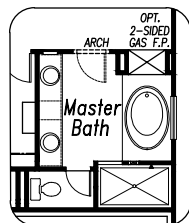

Finished SF: 3633

Total SF: 3724

ELEVATION B

### EDINBURGH HIGHLIGHTS

- 4 Bedrooms
- 3 Bathrooms
- Large Walk-in Master Shower
- 10' Ceilings on Main Level
- Formal Dining Room
- Main Level Flex Space/Study

10' CEILING HEIGHT  
**Main Level**

1885 SQ FT

OPT. DOUBLE OVEN KITCHEN

OPTIONAL ADDITIONAL MASTER CLOSET

OPTIONAL MASTER FIREPLACE

COTTAGE ELEVATION  
**Partial Main Level**