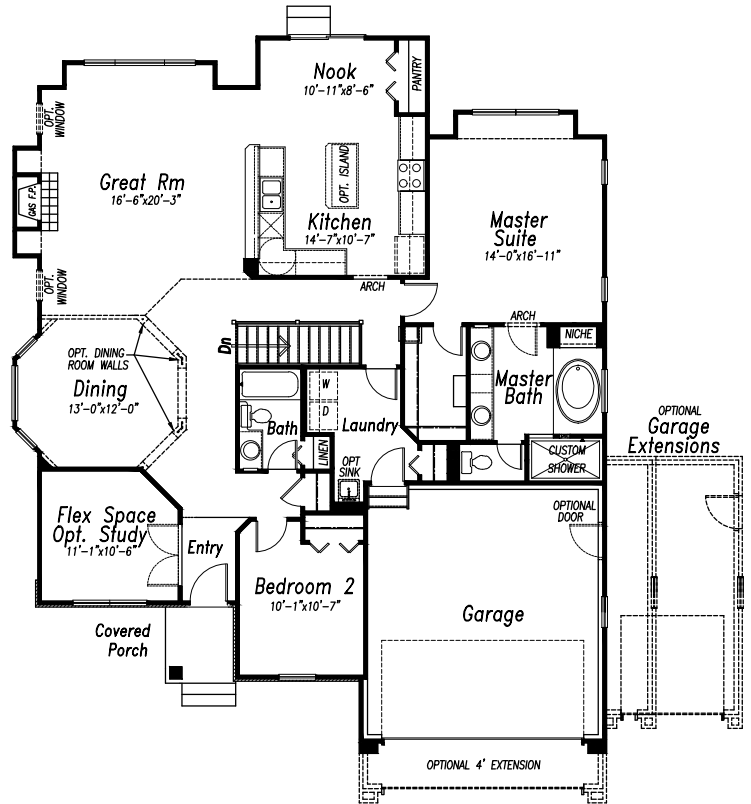

Finished SF: 3633

Total SF: 3724

ELEVATION B

### EDINBURGH HIGHLIGHTS

- 4 Bedrooms
- 3 Bathrooms
- Large Walk-in Master Shower
- 10' Ceilings on Main Level
- Formal Dining Room
- Main Level Flex Space/Study

### AVAILABLE IN

- Cordera
- Meridian Ranch
- Misty Acres

VIRTUAL TOUR

<http://tours.virtuance.com/public/vtour/display/423854>

ALL HOME PLANS

<http://campbellhomes.com/home-plans/>

**Basement**

1748 SQFT OPTIONAL FINISH  
 1839 SQFT STANDARD UNFINISHED

10' CEILING HEIGHT  
**Main Level**

1885 SQ FT

OPT. DOUBLE OVEN KITCHEN

OPTIONAL ADDITIONAL MASTER CLOSET

OPTIONAL MASTER FIREPLACE

COTTAGE ELEVATION  
**Partial Main Level**