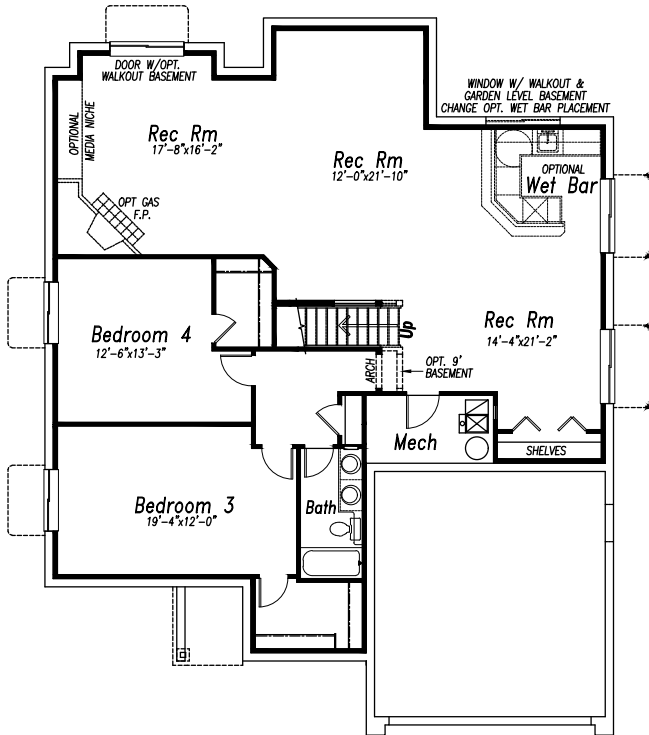

Finished SF: 3633

Total SF: 3724

ELEVATION B

### EDINBURGH HIGHLIGHTS

- 4 Bedrooms
- 3 Bathrooms
- Large Walk-in Master Shower
- 10' Ceilings on Main Level
- Formal Dining Room
- Main Level Flex Space/Study

### AVAILABLE IN

- Cordera
- Meridian Ranch
- Misty Acres

VIRTUAL TOUR

<http://tours.virtuance.com/public/vtour/display/423854>

ALL HOME PLANS

<http://campbellhomes.com/home-plans/>

**Basement**

1748 SQFT OPTIONAL FINISH  
 1839 SQFT STANDARD UNFINISHED

10' CEILING HEIGHT  
**Main Level**

1885 SQ FT

OPT. DOUBLE OVEN KITCHEN

OPTIONAL ADDITIONAL MASTER CLOSET

OPTIONAL MASTER FIREPLACE

COTTAGE ELEVATION  
**Partial Main Level**