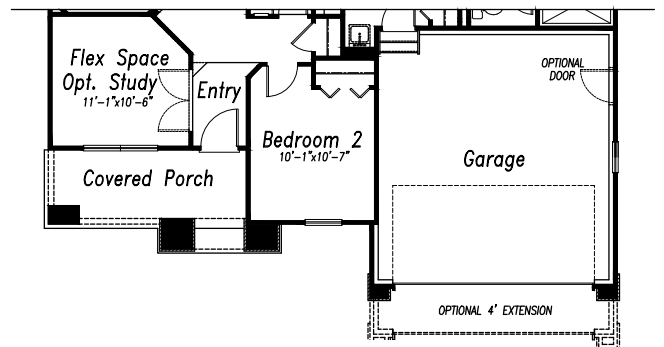

10' CEILING HEIGHT  
**Main Level**

1885 SQ FT

OPT. DOUBLE OVEN KITCHEN

OPTIONAL ADDITIONAL MASTER CLOSET

OPTIONAL MASTER FIREPLACE

COTTAGE ELEVATION  
**Partial Main Level**