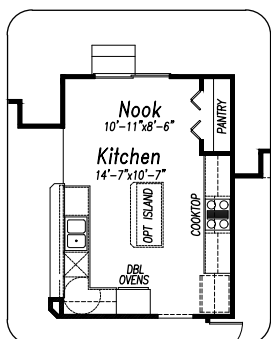

Finished SF: 3633

Total SF: 3724

ELEVATION B

### EDINBURGH HIGHLIGHTS

- 4 Bedrooms
- 3 Bathrooms
- Large Walk-in Master Shower
- 10' Ceilings on Main Level
- Formal Dining Room
- Main Level Flex Space/Study

### AVAILABLE IN

- Cordera
- Meridian Ranch
- Misty Acres

VIRTUAL TOUR

<http://tours.virtuance.com/public/vtour/display/423854>

ALL HOME PLANS

<http://campbellhomes.com/home-plans/>

**Basement**

1748 SQFT OPTIONAL FINISH  
 1839 SQFT STANDARD UNFINISHED

10' CEILING HEIGHT  
**Main Level**

1885 SQ FT

OPT. DOUBLE OVEN KITCHEN

OPTIONAL ADDITIONAL MASTER CLOSET

OPTIONAL MASTER FIREPLACE

COTTAGE ELEVATION  
**Partial Main Level**