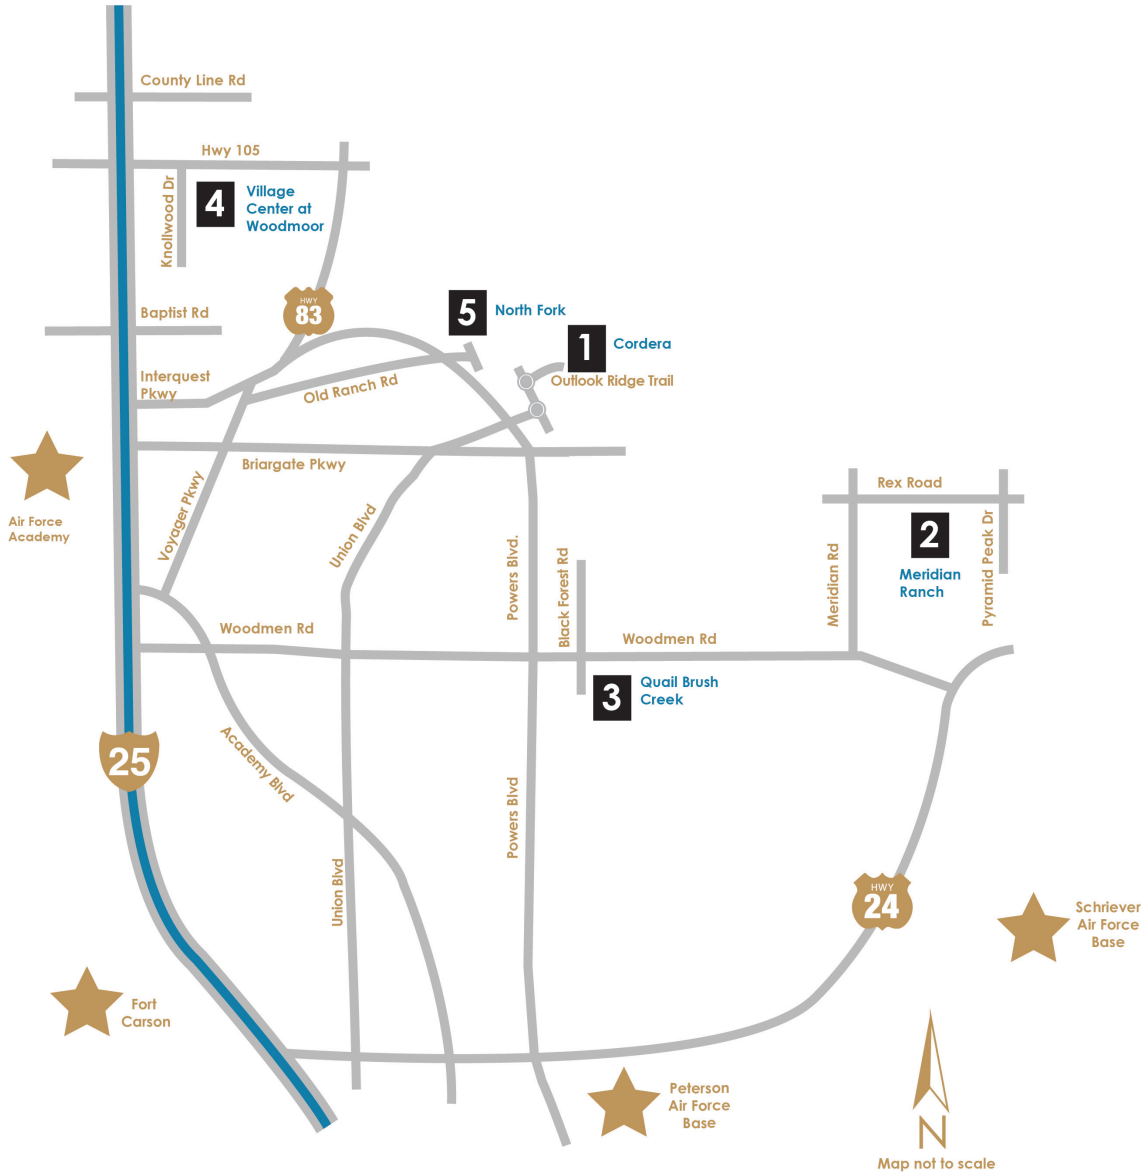

Premier Neighborhood Locations

1 Cordera
 From the high \$300's
 719.282.9250
cordera@campbellhomes.com
 Model: 4348 Outlook Ridge Trail
 This model home is the "Carnegie"

2 Meridian Ranch
 From the low \$300's
 719.418.3969
meridianranch@campbellhomes.com
 Model: 12650 Clark Peak Court
 This model home is the "Monarch"

3 Quail Brush Creek
 From the \$300's
 719.344.5758
quailbrush@campbellhomes.com
 Model: 7045 Thorn Brush Way
 This model home is the "Plum Creek"

4 Village Center at Woodmoor
 From the \$300's
 719.494.8010
monument@campbellhomes.com
 Model: 17970 Gypsum Canyon Court
 This model home is the "Montarbor"