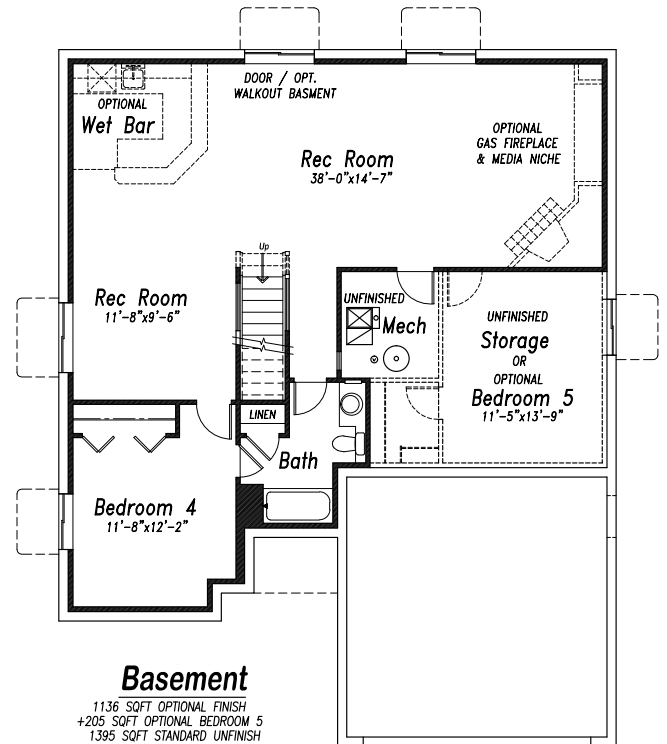

Rev 2-15-17

Campbell Homes LLC reserves the right to alter or discontinue these architectural plans and specifications. Slight variations in specifications do not incur any obligation on the part of the builder. Some features in the models shown are optional and therefore have additional costs associated with them. All dimensions and footage calculations are approximate. Actual designs may vary. These renderings are provided for illustrative and marketing purposes only and are subject to change. No reproductions or other use of these plans may be made without the expressed written consent of Campbell Homes.