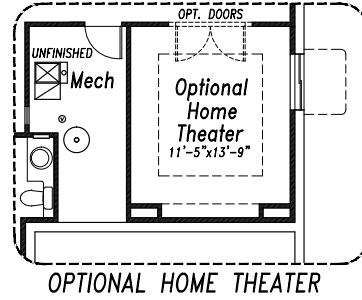

Rev 2-15-17

Campbell Homes LLC reserves the right to alter or discontinue these architectural plans and specifications. Slight variations in specifications do not incur any obligation on the part of the builder. Some features in the models shown are optional and therefore have additional costs associated with them. All dimensions and footage calculations are approximate. Actual designs may vary. These renderings are provided for illustrative and marketing purposes only and are subject to change. No reproductions or other use of these plans may be made without the expressed written consent of Campbell Homes.