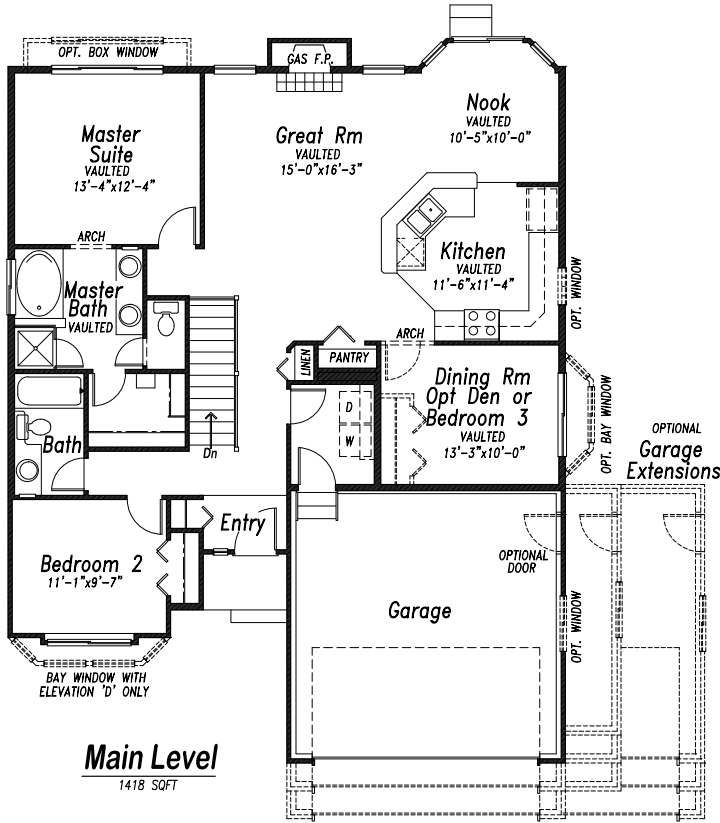

Rev 2-15-17

Campbell Homes LLC reserves the right to alter or discontinue these architectural plans and specifications. Slight variations in specifications do not incur any obligation on the part of the builder. Some features in the models shown are optional and therefore have additional costs associated with them. All dimensions and footage calculations are approximate. Actual designs may vary. These renderings are provided for illustrative and marketing purposes only and are subject to change. No reproductions or other use of these plans may be made without the expressed written consent of Campbell Homes.