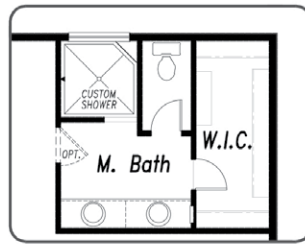

SINCE 1965

Campbell
HOMES

The Summit

2607.3

3,049
Total Square Feet

4-5
Bedrooms

3.5
Bathrooms

2-3
Car Garage-Tandem Option

Study
Main level

Loft
Upper Level

Vaulted Ceilings
Master Suite

Gas Fireplace
Great Room

View all of our home plans online at www.campbellhomes.com/newbuild

Basement Finish

768 SQ FT FINISHED
 937 SQ FT UNFINISHED

Main Level

955 SQ FT

Upper Floor

1157 SQ FT

Opt. Master Bath Layout