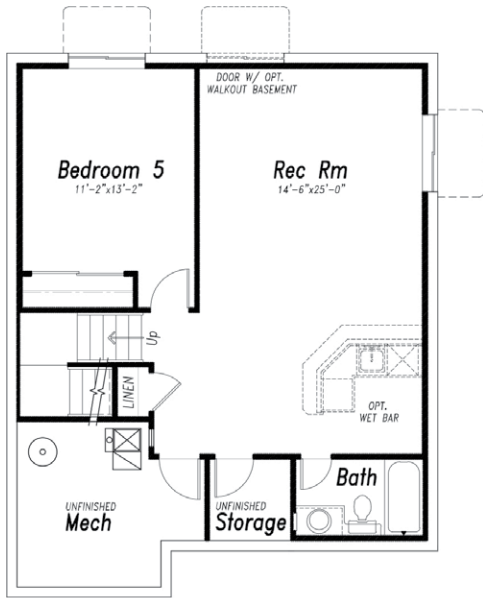

SINCE 1965

Campbell
HOMES

The Summit

2607.3

3,049
Total Square Feet

4-5
Bedrooms

3.5
Bathrooms

2-3
Car Garage-Tandem Option

Study
Main level

Loft
Upper Level

Vaulted Ceilings
Master Suite

Gas Fireplace
Great Room

View all of our home plans online at www.campbellhomes.com/newbuild

Basement Finish

768 SQ FT FINISHED
 937 SQ FT UNFINISHED

Main Level

955 SQ FT

Upper Floor

1157 SQ FT

Opt. Master Bath Layout