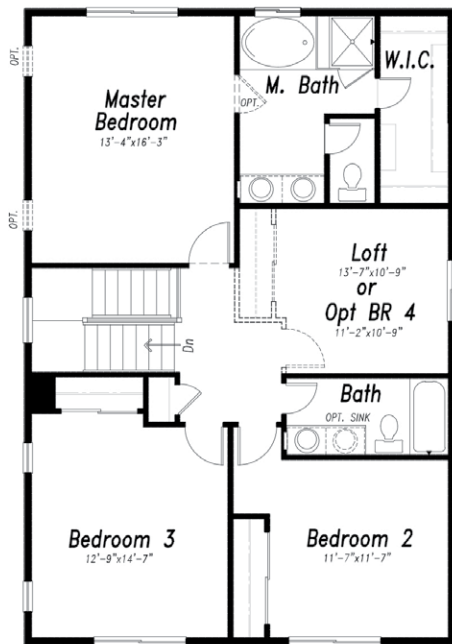

SINCE 1965

Campbell
HOMES

The Summit

2607.3

3,049
Total Square Feet

4-5
Bedrooms

3.5
Bathrooms

2-3
Car Garage-Tandem Option

Study
Main level

Loft
Upper Level

Vaulted Ceilings
Master Suite

Gas Fireplace
Great Room

View all of our home plans online at www.campbellhomes.com/newbuild

Basement Finish

768 SQ FT FINISHED
 937 SQ FT UNFINISHED

Main Level

955 SQ FT

Upper Floor

1157 SQ FT

Opt. Master Bath Layout