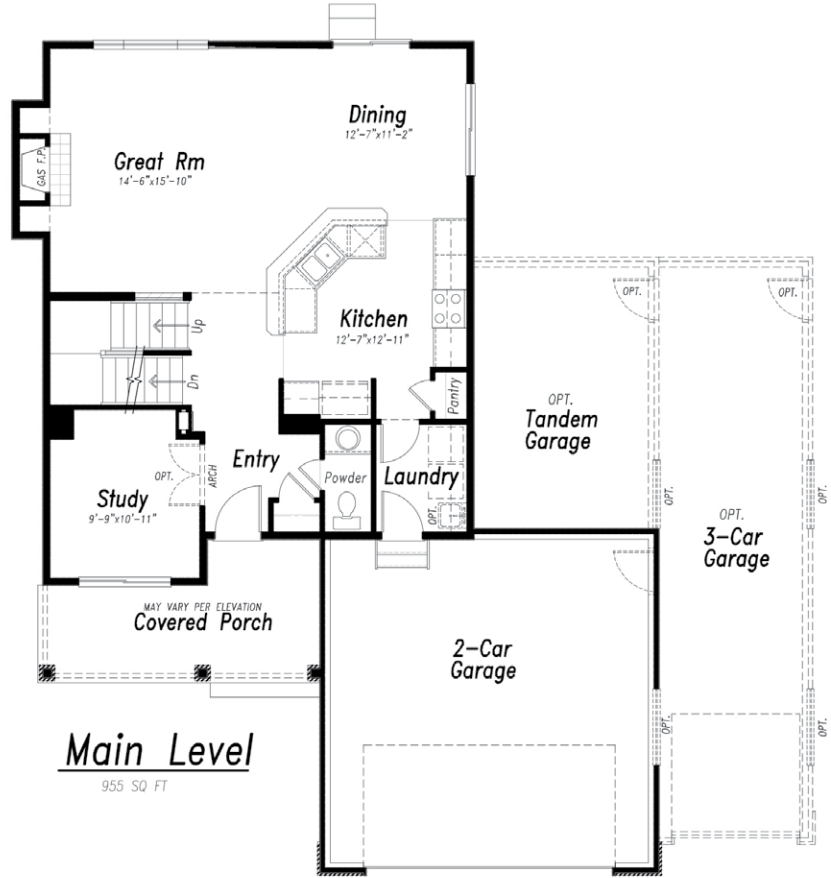

SINCE 1965

Campbell
HOMES

The Summit

2607.3

3,049
Total Square Feet

4-5
Bedrooms

3.5
Bathrooms

2-3
Car Garage-Tandem Option

Study
Main level

Loft
Upper Level

Vaulted Ceilings
Master Suite

Gas Fireplace
Great Room

View all of our home plans online at www.campbellhomes.com/newbuild

Basement Finish

768 SQ FT FINISHED
 937 SQ FT UNFINISHED

Main Level

955 SQ FT

Upper Floor

1157 SQ FT

Opt. Master Bath Layout