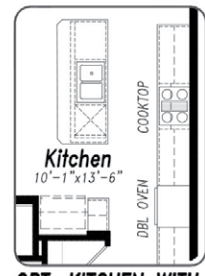

SINCE 1965

Campbell
HOMES

The Kipling

at The Enclave 1588.3

3,176
Total Square Feet

3-5
Bedrooms

2.5-4
Bathrooms

2-3
Car Garage

Flex Space
Main Level

Laundry Room
Main Level

Front Porch
Covered

Gas Fireplace
2-Sided Option

This Home Is Available In

The *Enclave*
AT STONEBRIDGE

View all of our home plans online at www.campbellhomes.com/newbuild

Main Level

1588 SF

Basement Finish

1434 SQ FT FINISHED
 1588 SQ FT UNFINISHED