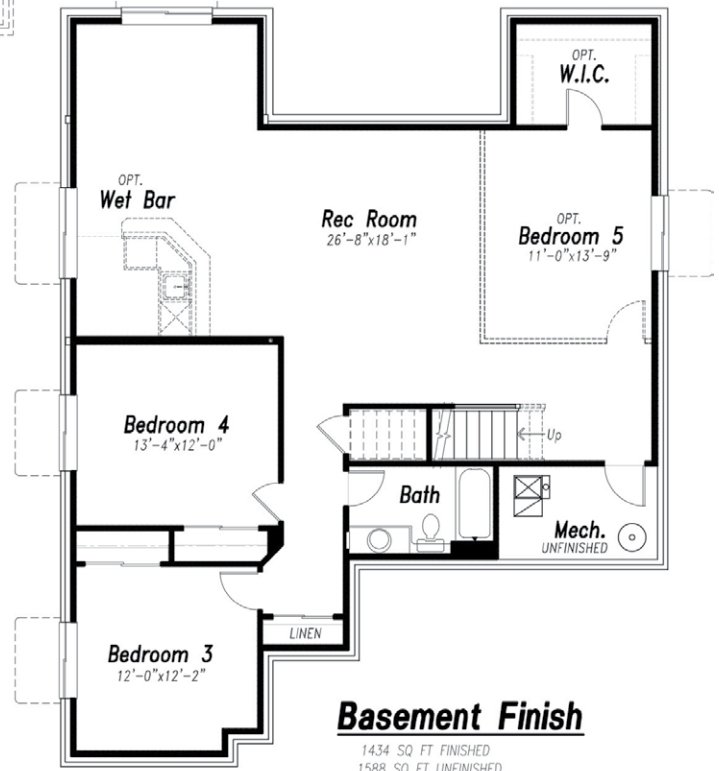

SINCE 1965

Campbell
HOMES

The Kipling

at The Enclave 1588.3

3,176
Total Square Feet

3-5
Bedrooms

2.5-4
Bathrooms

2-3
Car Garage

Flex Space
Main Level

Laundry Room
Main Level

Front Porch
Covered

Gas Fireplace
2-Sided Option

This Home Is Available In

The *Enclave*
AT STONEBRIDGE

View all of our home plans online at www.campbellhomes.com/newbuild

Main Level

1588 SF

Basement Finish

1434 SQ FT FINISHED
 1588 SQ FT UNFINISHED