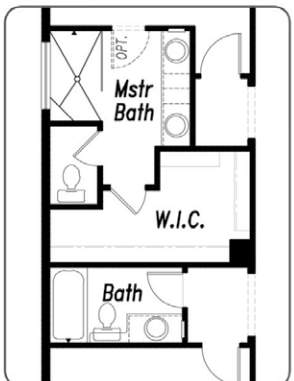

SINCE 1965

Campbell
HOMES

The Kipling

at The Enclave 1588.3

3,176
Total Square Feet

3-5
Bedrooms

2.5-4
Bathrooms

2-3
Car Garage

Flex Space
Main Level

Laundry Room
Main Level

Front Porch
Covered

Gas Fireplace
2-Sided Option

This Home Is Available In

The *Enclave*
AT STONEBRIDGE

View all of our home plans online at www.campbellhomes.com/newbuild

Main Level

1588 SF

Basement Finish

1434 SQ FT FINISHED
 1588 SQ FT UNFINISHED