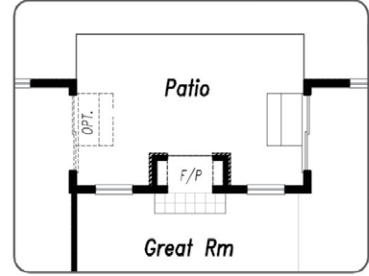

Flex Space
Main Level

Laundry Room
Main Level

Front Porch
Covered

Gas Fireplace
2-Sided Option

This Home Is Available In

The *Enclave*
AT STONEBRIDGE

View all of our home plans online at www.campbellhomes.com/newbuild

Main Level

1588 SF

Basement Finish

1434 SQ FT FINISHED
 1588 SQ FT UNFINISHED