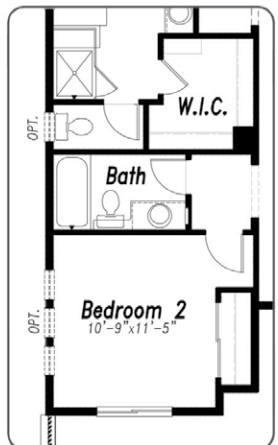

SINCE 1965

Campbell
HOMES

The Kipling

at The Enclave 1588.3

3,176
Total Square Feet

3-5
Bedrooms

2.5-4
Bathrooms

2-3
Car Garage

Flex Space
Main Level

Laundry Room
Main Level

Front Porch
Covered

Gas Fireplace
2-Sided Option

This Home Is Available In

The *Enclave*
AT STONEBRIDGE

View all of our home plans online at www.campbellhomes.com/newbuild

Main Level

1588 SF

Basement Finish

1434 SQ FT FINISHED
 1588 SQ FT UNFINISHED