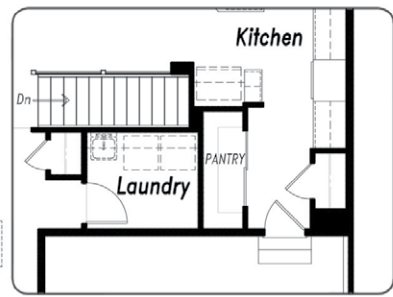

Flex Space
Main Level

Laundry Room
Main Level

Front Porch
Covered

Gas Fireplace
2-Sided Option

This Home Is Available In

The *Enclave*
AT STONEBRIDGE

View all of our home plans online at www.campbellhomes.com/newbuild

Main Level

1588 SF

Basement Finish

1434 SQ FT FINISHED
 1588 SQ FT UNFINISHED