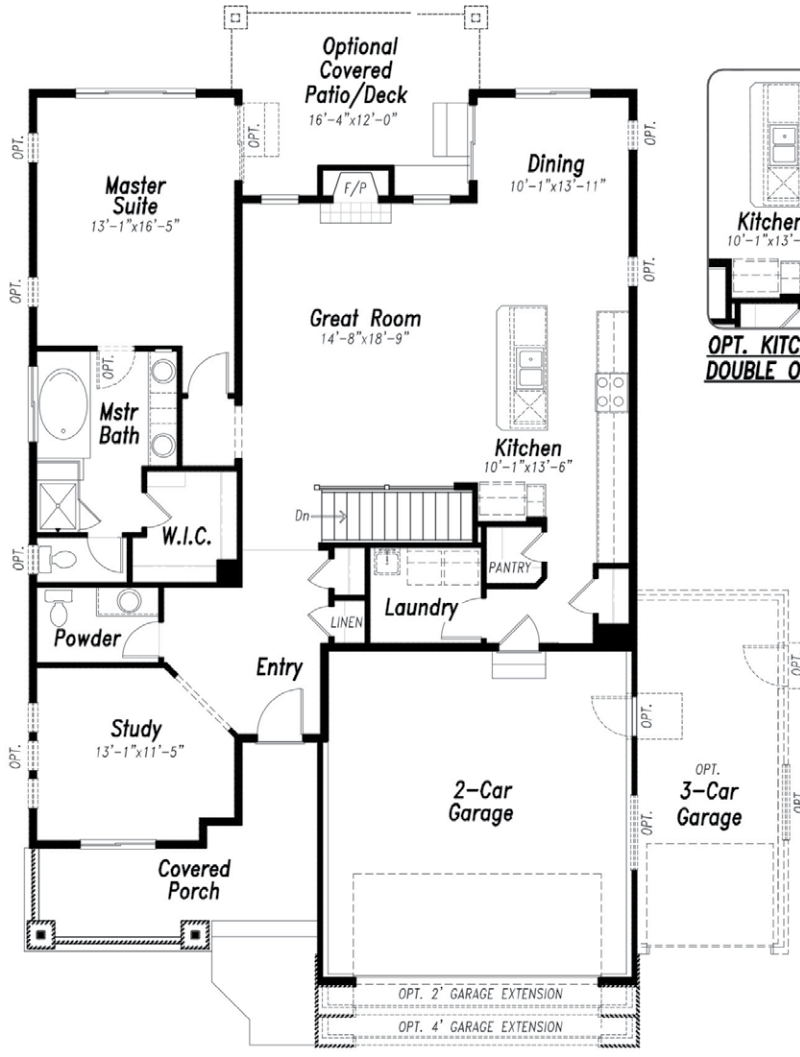

SINCE 1965

Campbell
HOMES

The Kipling

at The Enclave 1588.3

3,176
Total Square Feet

3-5
Bedrooms

2.5-4
Bathrooms

2-3
Car Garage

Flex Space
Main Level

Laundry Room
Main Level

Front Porch
Covered

Gas Fireplace
2-Sided Option

This Home Is Available In

The *Enclave*
AT STONEBRIDGE

View all of our home plans online at www.campbellhomes.com/newbuild

Main Level

1588 SF

Basement Finish

1434 SQ FT FINISHED
 1588 SQ FT UNFINISHED