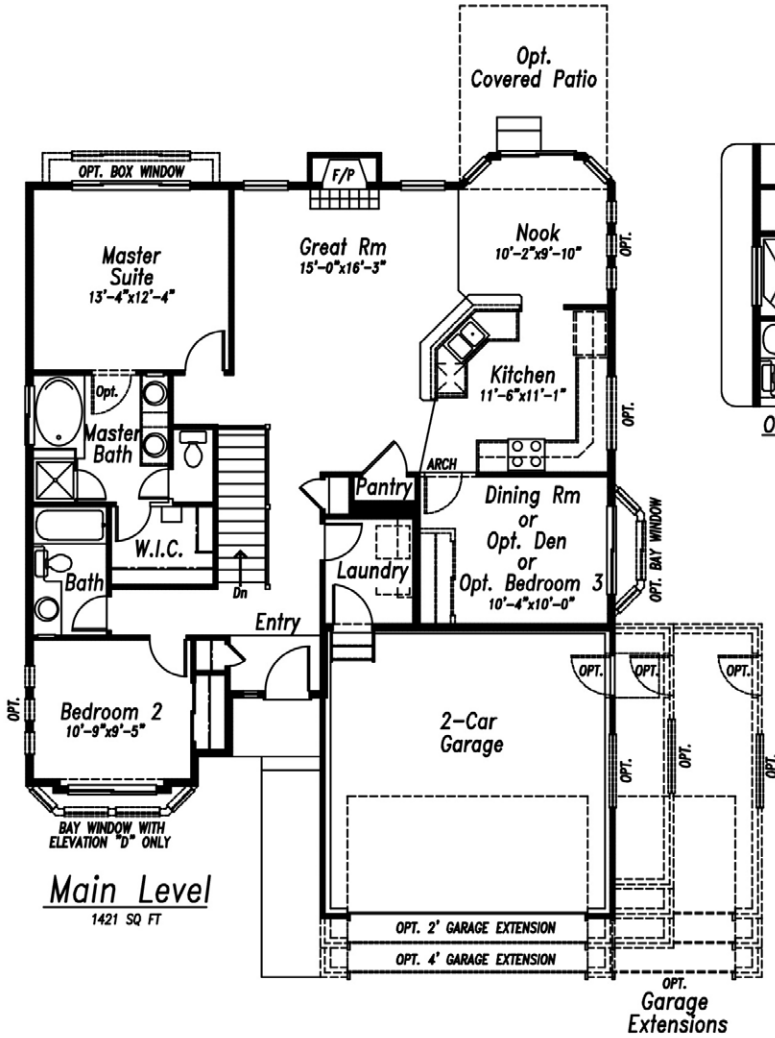

Bedrooms

3

Bathrooms

2-3

Car Garage

Vaulted Ceilings

Main Level

Laundry Room

Main Level

Theater Room

Option in Basement

Gas Fireplace

Great Room

This Home Is Available In

The *Enclave*
AT STONEBRIDGE

View all of our home plans online at www.campbellhomes.com/newbuild

Basement Finish
 1136 SQ FT FINISHED
 +205 SQ FT OPTIONAL BEDROOM 5
 1395 SQ FT UNFINISHED