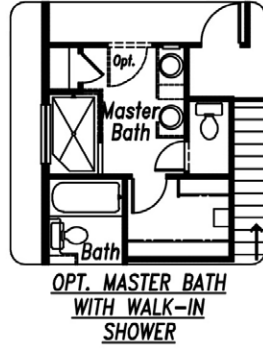

Bedrooms

3

Bathrooms

2-3

Car Garage

Vaulted Ceilings

Main Level

Laundry Room

Main Level

Theater Room

Option in Basement

Gas Fireplace

Great Room

This Home Is Available In

The *Enclave*
AT STONEBRIDGE

View all of our home plans online at www.campbellhomes.com/newbuild

Basement Finish
 1136 SQ FT FINISHED
 +205 SQ FT OPTIONAL BEDROOM 5
 1395 SQ FT UNFINISHED