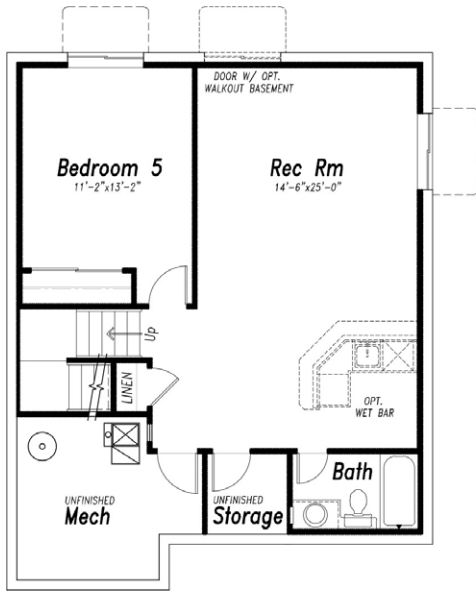

# The Summit

at The Enclave

2607.3

**3,049**  
Total Square Feet

**4-5**  
Bedrooms

**3.5**  
Bathrooms

**2-3**  
Car Garage

**Study**  
Main Level

**Loft**  
UpperLevel

**Vaulted Ceilings**  
Master Suite

**Gas Fireplace**  
Great Room

This Home Is Available In

The **Enclave**  
AT STONEBRIDGE

View all of our home plans online at [www.campbellhomes.com/newbuild](http://www.campbellhomes.com/newbuild)

**Basement Finish**

768 SQ FT FINISHED  
 937 SQ FT UNFINISHED

**Main Level**

955 SQ FT

**Upper Floor**

1157 SQ FT

**Opt. Master Bath Layout**