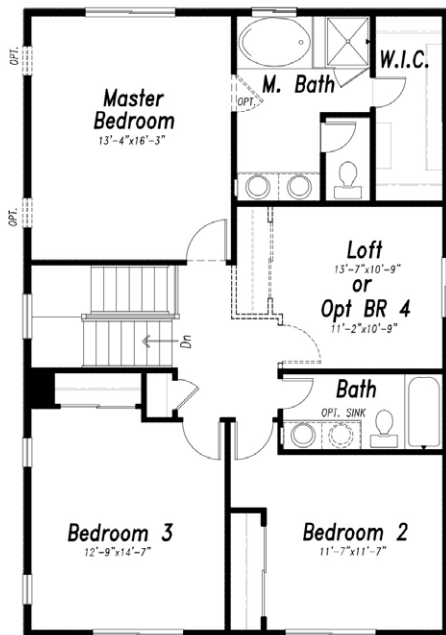

# The Summit

at The Enclave

2607.3

**3,049**  
Total Square Feet

**4-5**  
Bedrooms

**3.5**  
Bathrooms

**2-3**  
Car Garage

**Study**  
Main Level

**Loft**  
UpperLevel

**Vaulted Ceilings**  
Master Suite

**Gas Fireplace**  
Great Room

This Home Is Available In

The **Enclave**  
AT STONEBRIDGE

View all of our home plans online at [www.campbellhomes.com/newbuild](http://www.campbellhomes.com/newbuild)

**Basement Finish**

768 SQ FT FINISHED  
 937 SQ FT UNFINISHED

**Main Level**

955 SQ FT

**Upper Floor**

1157 SQ FT

**Opt. Master Bath Layout**