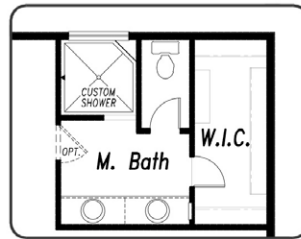

# The Summit

at The Enclave

2607.3

**3,049**  
Total Square Feet

**4-5**  
Bedrooms

**3.5**  
Bathrooms

**2-3**  
Car Garage

**Study**  
Main Level

**Basement Finish**

768 SQ FT FINISHED  
 937 SQ FT UNFINISHED

**Main Level**

955 SQ FT

**Upper Floor**

1157 SQ FT

**Opt. Master Bath Layout**