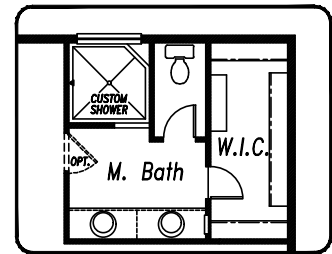

SINCE 1965

Campbell
HOMES

The Summit

at The Enclave 2607.3

3,049
Total Square Feet

4-5
Bedrooms

3.5
Bathrooms

2-5
Car Garage

Study
Main level

Loft
Upper Level

Powder Room
Off Entry Foyer

Gas Fireplace
Great Room

View all of our home plans online at www.campbellhomes.com/newbuild

Opt. Master Bath Layout