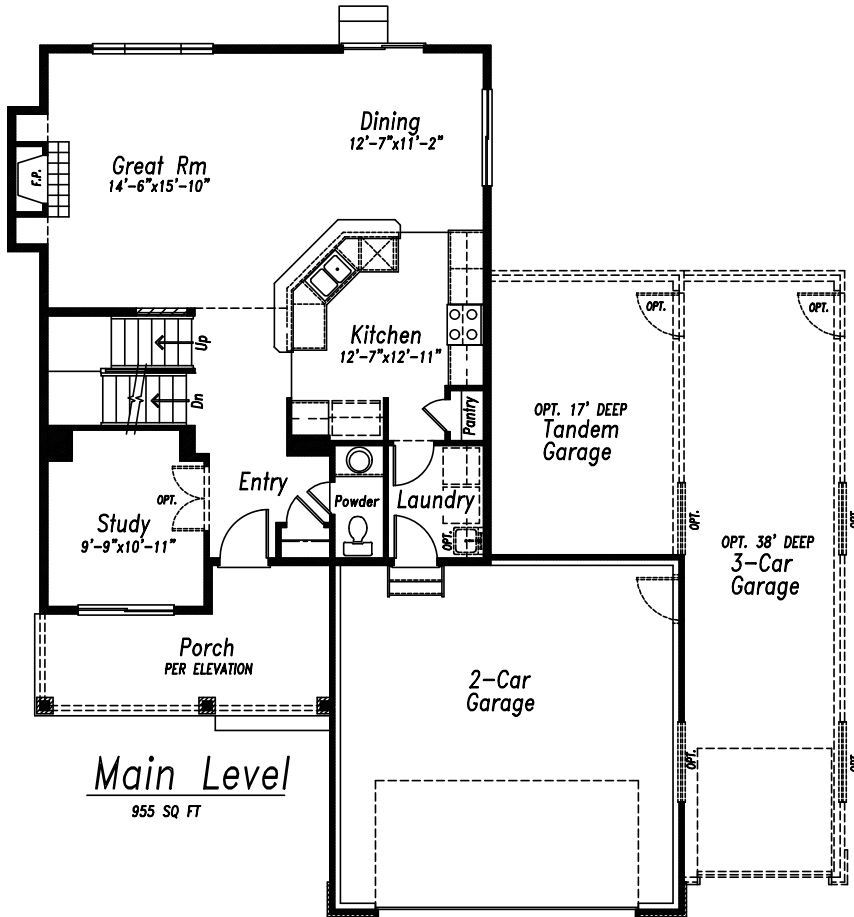

SINCE 1965

Campbell
HOMES

The Summit

at The Enclave 2607.3

3,049
Total Square Feet

4-5
Bedrooms

3.5
Bathrooms

2-5
Car Garage

Study
Main level

Loft
Upper Level

Powder Room
Off Entry Foyer

Gas Fireplace
Great Room

View all of our home plans online at www.campbellhomes.com/newbuild

Opt. Master Bath Layout