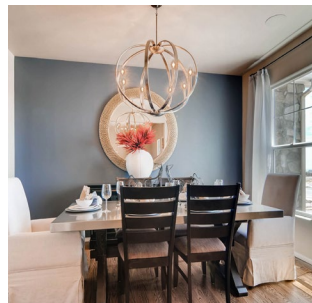

THE MONARCH | Build Complete in late December. Home for the holidays and perfect for guests and entertaining! You'll love the great room with fireplace, spacious kitchen with built-in wall oven/microwave, and formal, yet informal, dining room. The other feature home buyers love about this plan is 3 bedrooms on the main level! Add to that, two more bedrooms in the finished basement, and you have one amazing home. The basement also features 9' foundation walls, a wet bar, and fireplace, giving it a great space for entertaining or cozy movie nights. The 2-car oversized garage is complemented by an attached 48' deep RV garage for toys, a workshop or an RV! This home is a great balance of space, luxury and affordability.