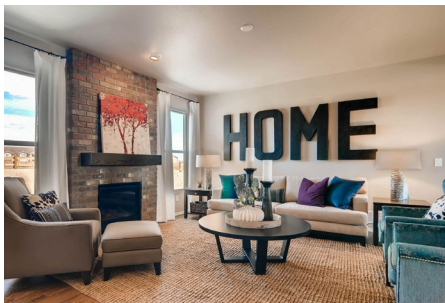

THE MONARCH | Build Complete in late December. Home for the holidays and perfect for guests and entertaining! You'll love the great room with fireplace, spacious kitchen with built-in wall oven/microwave, and formal, yet informal, dining room. The other feature home buyers love about this plan is 3 bedrooms on the main level! Add to that, two more bedrooms in the finished basement, and you have one amazing home. The basement also features 9' foundation walls, a wet bar, and fireplace, giving it a great space for entertaining or cozy movie nights. The 2-car oversized garage is complemented by an attached 48' deep RV garage for toys, a workshop or an RV! This home is a great balance of space, luxury and affordability.