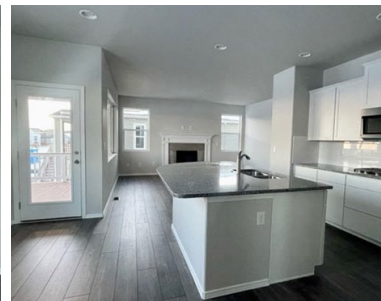

New Construction in The Enclave and Ready for Move-in! This home offers a great plan that uniquely combines open concept with private and formal areas. It's the best of both worlds! Highlights include a walk-out basement and a 14'x10' covered deck, a great room with fireplace, gourmet kitchen with expanded island and dining nook, formal dining and living room, plus a study on the main level, all with wood floors . The master suite is huge and shares the upper level with three additional bedrooms. The finished basement has great entertaining space along with two more bedrooms. Finally, the 2-car garage has 4' extensions on the front and side, providing plenty of space for larger vehicles, tools or toys.