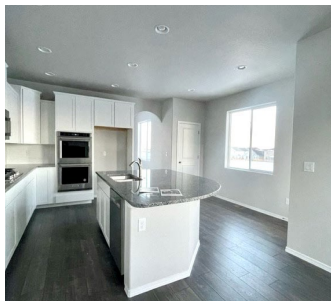

New Construction in The Enclave and Ready for Move-in! This home offers a great plan that uniquely combines open concept with private and formal areas. It's the best of both worlds! Highlights include a walk-out basement and a 14'x10' covered deck, a great room with fireplace, gourmet kitchen with expanded island and dining nook, formal dining and living room, plus a study on the main level, all with wood floors . The master suite is huge and shares the upper level with three additional bedrooms. The finished basement has great entertaining space along with two more bedrooms. Finally, the 2-car garage has 4' extensions on the front and side, providing plenty of space for larger vehicles, tools or toys.