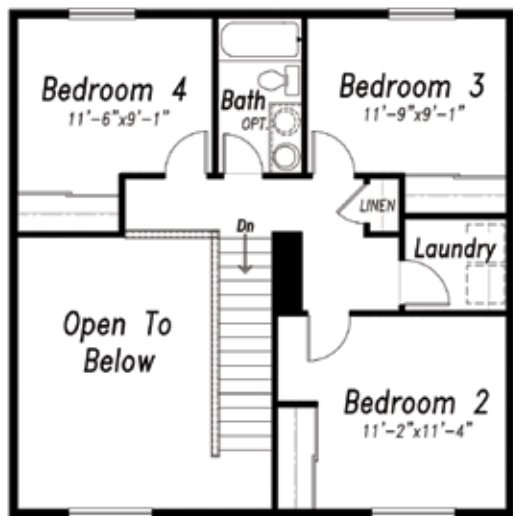

18' High Ceiling
Great Room

Gas Fireplace
Option in Great Room

Multi-Suite
2 bedroom suite option

Basement
Finish Option (+993 sq ft)

View all of our home plans online at www.campbellhomes.com/newbuild

Upper Level
 641 SQ FT

OPT. FLEX SPACE/LOFT
 +205 SQ FT

OPT. BEDROOM 5
 +205 SQ FT

OPT. PRIMARY SUITE SHOWER

Main Level
 994 SQ FT

Opt. Basement Finish
 814 SQ FT FINISHED
 993 SQ FT UNFINISHED