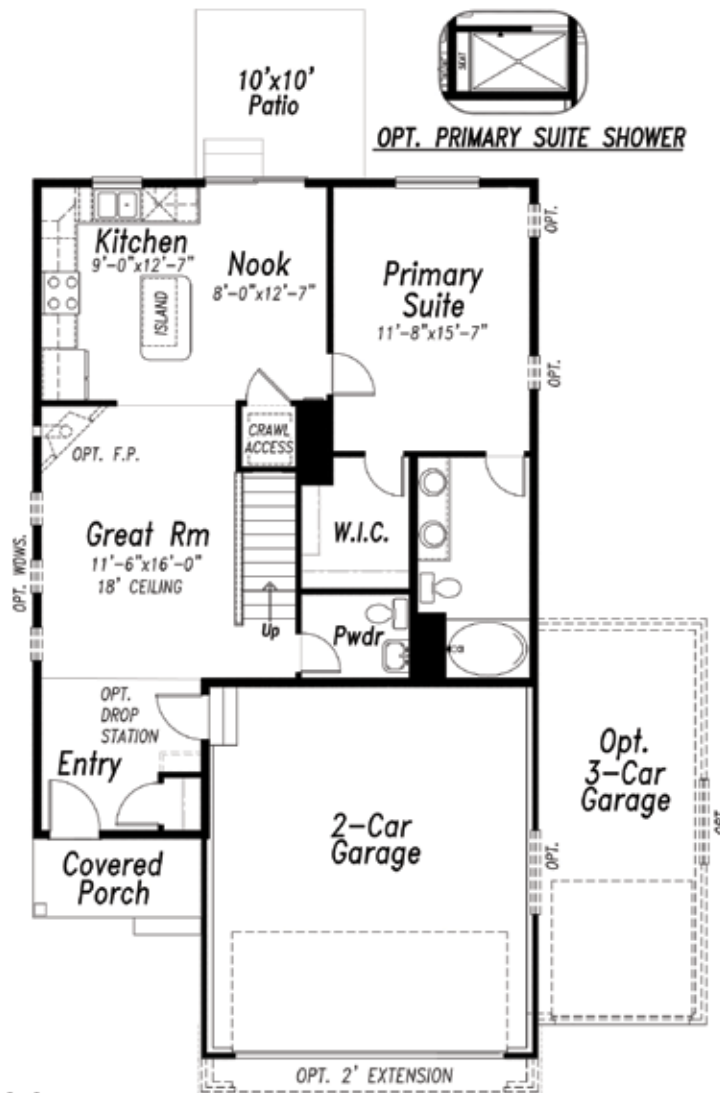

SINCE 1965

Campbell
HOMES

The Astra

5502.1

1,635-2,833
Total Square Feet

4-6
Bedrooms

2.5-3.5
Bathrooms

2-3
Car Garage

18' High Ceiling
Great Room

Gas Fireplace
Option in Great Room

Multi-Suite
2 bedroom suite option

Basement
Finish Option (+993 sq ft)

View all of our home plans online at www.campbellhomes.com/newbuild

Upper Level
 641 SQ FT

OPT. FLEX SPACE/LOFT
 +205 SQ FT

OPT. BEDROOM 5
 +205 SQ FT

OPT. PRIMARY SUITE SHOWER

Main Level
 994 SQ FT

Opt. Basement Finish
 814 SQ FT FINISHED
 993 SQ FT UNFINISHED