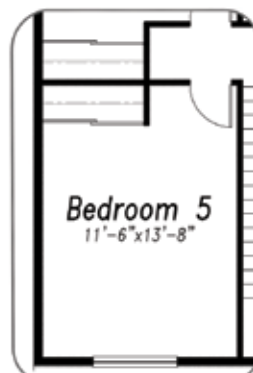

SINCE 1965

Campbell
HOMES

The Astra

5502.1

1,635-2,833
Total Square Feet

4-6
Bedrooms

2.5-3.5
Bathrooms

2-3
Car Garage

18' High Ceiling
Great Room

Gas Fireplace
Option in Great Room

Multi-Suite
2 bedroom suite option

Basement
Finish Option (+993 sq ft)

View all of our home plans online at www.campbellhomes.com/newbuild

Upper Level
 641 SQ FT

OPT. FLEX SPACE/LOFT
 +205 SQ FT

OPT. BEDROOM 5
 +205 SQ FT

OPT. PRIMARY SUITE SHOWER

Main Level
 994 SQ FT

Opt. Basement Finish
 814 SQ FT FINISHED
 993 SQ FT UNFINISHED