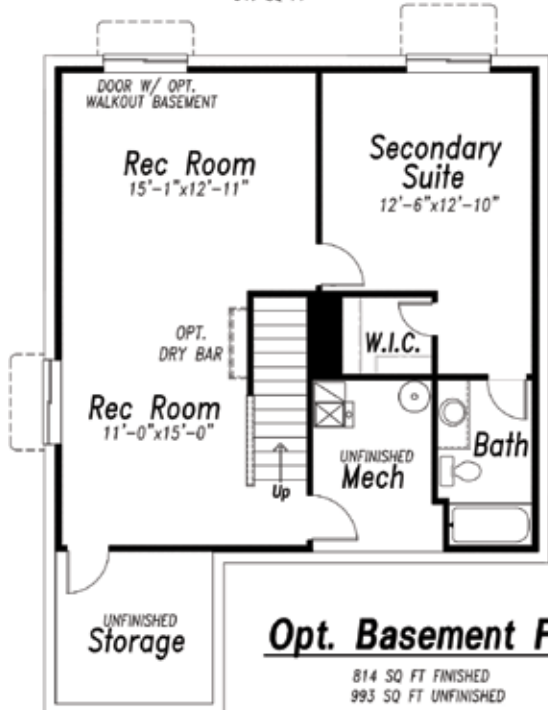

18' High Ceiling
Great Room

Gas Fireplace
Option in Great Room

Multi-Suite
2 bedroom suite option

Basement
Finish Option (+993 sq ft)

View all of our home plans online at www.campbellhomes.com/newbuild

Upper Level
 641 SQ FT

OPT. FLEX SPACE/LOFT
 +205 SQ FT

OPT. BEDROOM 5
 +205 SQ FT

OPT. PRIMARY SUITE SHOWER

Main Level
 994 SQ FT

Opt. Basement Finish
 814 SQ FT FINISHED
 993 SQ FT UNFINISHED