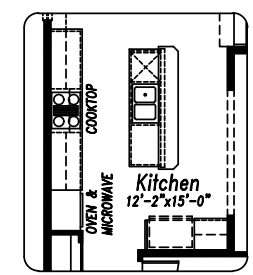

**4 Car
Garage**

Multi-Suite 6 Bedroom Home! Spacious and beautiful with a primary suite on the main level that includes a fireplace open to the bedroom and the soaking tub, and a secondary bedroom suite on the upper level with a 5-piece bathroom too! There is a formal dining area plus breakfast nook and great room with an 18' ceiling and fireplace. Also on the main level is a study/flex space and on the upper level is a loft. The gourmet kitchen makes cooking a breeze with double ovens, gas cook top and built-in microwave. The finished basement has 9' foundation walls and provides niche spaces for entertaining, homeschooling, crafting, or movie nights. Lots of custom options in this home!! *Prepare to fall in love!* MLS #4908932 - Steinbeck Plan - a must see at a great price!

Upper Level
924 SQ FT

OPT. UPPER LEVEL JR. MASTER SUITE

Basement Finish
1531 SQ FT FINISHED
1805 SQ FT UNFINISHED

OPT. UPGRADED KITCHEN

OPT. BEDROOM 7
+222 SQ FT