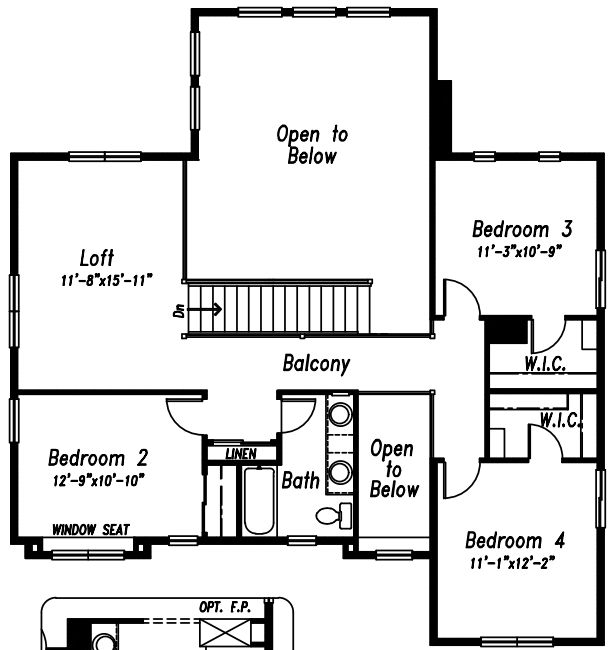

MERIDIAN RANCH

A GOLF & RECREATIONAL COMMUNITY

**\$20,000
Buyer
Incentive!**
Ask for details

10835 Evening Creek Drive

\$819,777

**4,534
Sq. Ft**

6 Bedrooms
Multi-suite

**4.5
Bathrooms**

**4 Car
Garage**

Multi-Suite 6 Bedroom Home! Spacious and beautiful with a primary suite on the main level that includes a fireplace open to the bedroom and the soaking tub, and a secondary bedroom suite on the upper level with a 5-piece bathroom too! There is a formal dining area plus breakfast nook and great room with an 18' ceiling and fireplace. Also on the main level is a study/flex space and on the upper level is a loft. The gourmet kitchen makes cooking a breeze with double ovens, gas cook top and built-in microwave. The finished basement has 9' foundation walls and provides niche spaces for entertaining, homeschooling, crafting, or movie nights. Lots of custom options in this home!! *Prepare to fall in love!* MLS #4908932 - Steinbeck Plan - a must see at a great price!

Upper Level
924 SQ FT

OPT. UPPER LEVEL JR. MASTER SUITE

Basement Finish
1531 SQ FT FINISHED
1805 SQ FT UNFINISHED

OPT. UPGRADED KITCHEN

OPT. BEDROOM 7
+222 SQ FT