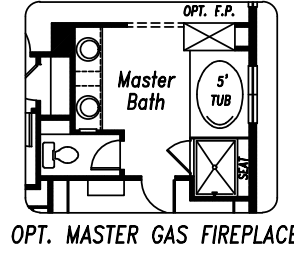

**4 Car
Garage**

Multi-Suite 6 Bedroom Home! Spacious and beautiful with a primary suite on the main level that includes a fireplace open to the bedroom and the soaking tub, and a secondary bedroom suite on the upper level with a 5-piece bathroom too! There is a formal dining area plus breakfast nook and great room with an 18' ceiling and fireplace. Also on the main level is a study/flex space and on the upper level is a loft. The gourmet kitchen makes cooking a breeze with double ovens, gas cook top and built-in microwave. The finished basement has 9' foundation walls and provides niche spaces for entertaining, homeschooling, crafting, or movie nights. Lots of custom options in this home!! *Prepare to fall in love!* MLS #4908932 - Steinbeck Plan - a must see at a great price!

Upper Level
924 SQ FT

OPT. UPPER LEVEL JR. MASTER SUITE

Basement Finish
1531 SQ FT FINISHED
1805 SQ FT UNFINISHED

OPT. UPGRADED KITCHEN

OPT. BEDROOM 7
+222 SQ FT