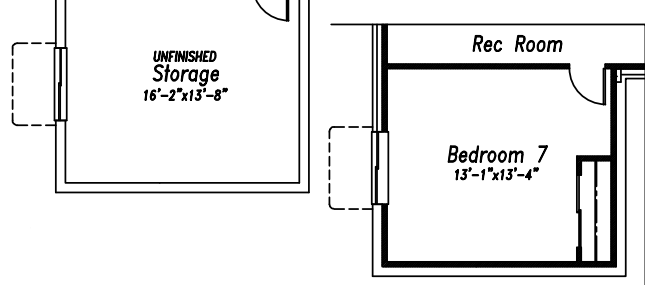

**4 Car
Garage**

Multi-Suite 6 Bedroom Home! Spacious and beautiful with a primary suite on the main level that includes a fireplace open to the bedroom and the soaking tub, and a secondary bedroom suite on the upper level with a 5-piece bathroom too! There is a formal dining area plus breakfast nook and great room with an 18' ceiling and fireplace. Also on the main level is a study/flex space and on the upper level is a loft. The gourmet kitchen makes cooking a breeze with double ovens, gas cook top and built-in microwave. The finished basement has 9' foundation walls and provides niche spaces for entertaining, homeschooling, crafting, or movie nights. Lots of custom options in this home!! *Prepare to fall in love!* MLS #4908932 - Steinbeck Plan - a must see at a great price!

Upper Level
924 SQ FT

OPT. UPPER LEVEL JR. MASTER SUITE

Basement Finish
1531 SQ FT FINISHED
1805 SQ FT UNFINISHED

OPT. UPGRADED KITCHEN

OPT. BEDROOM 7
+222 SQ FT