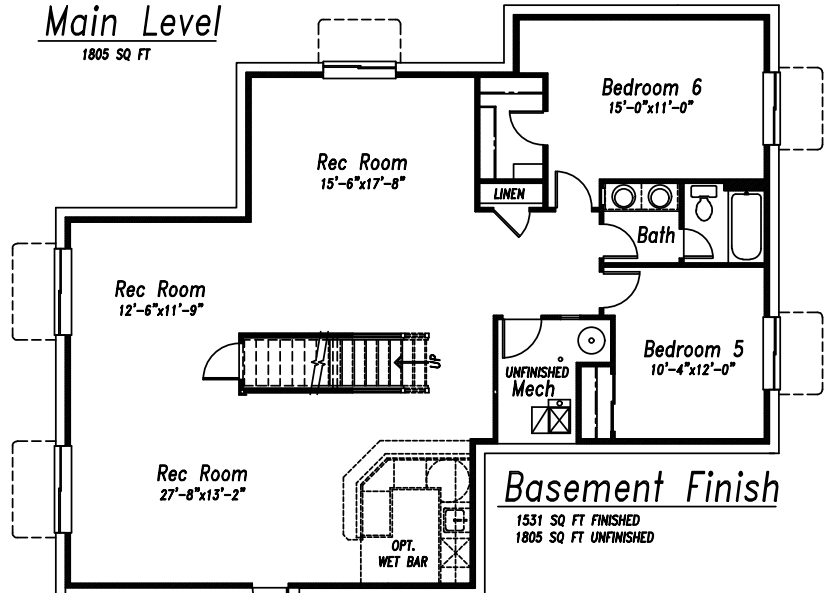

**4 Car
Garage**

Multi-Suite 6 Bedroom Home! Spacious and beautiful with a primary suite on the main level that includes a fireplace open to the bedroom and the soaking tub, and a secondary bedroom suite on the upper level with a 5-piece bathroom too! There is a formal dining area plus breakfast nook and great room with an 18' ceiling and fireplace. Also on the main level is a study/flex space and on the upper level is a loft. The gourmet kitchen makes cooking a breeze with double ovens, gas cook top and built-in microwave. The finished basement has 9' foundation walls and provides niche spaces for entertaining, homeschooling, crafting, or movie nights. Lots of custom options in this home!! *Prepare to fall in love!* MLS #4908932 - Steinbeck Plan - a must see at a great price!

Upper Level
924 SQ FT

OPT. UPPER LEVEL JR. MASTER SUITE

Basement Finish
1531 SQ FT FINISHED
1805 SQ FT UNFINISHED

OPT. UPGRADED KITCHEN

OPT. BEDROOM 7
+222 SQ FT