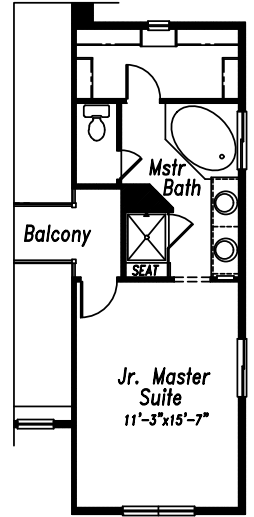

**4 Car
Garage**

Multi-Suite 6 Bedroom Home! Spacious and beautiful with a primary suite on the main level that includes a fireplace open to the bedroom and the soaking tub, and a secondary bedroom suite on the upper level with a 5-piece bathroom too! There is a formal dining area plus breakfast nook and great room with an 18' ceiling and fireplace. Also on the main level is a study/flex space and on the upper level is a loft. The gourmet kitchen makes cooking a breeze with double ovens, gas cook top and built-in microwave. The finished basement has 9' foundation walls and provides niche spaces for entertaining, homeschooling, crafting, or movie nights. Lots of custom options in this home!! *Prepare to fall in love!* MLS #4908932 - Steinbeck Plan - a must see at a great price!

Upper Level
924 SQ FT

OPT. UPPER LEVEL JR. MASTER SUITE

Basement Finish
1531 SQ FT FINISHED
1805 SQ FT UNFINISHED

OPT. UPGRADED KITCHEN

OPT. BEDROOM 7
+222 SQ FT