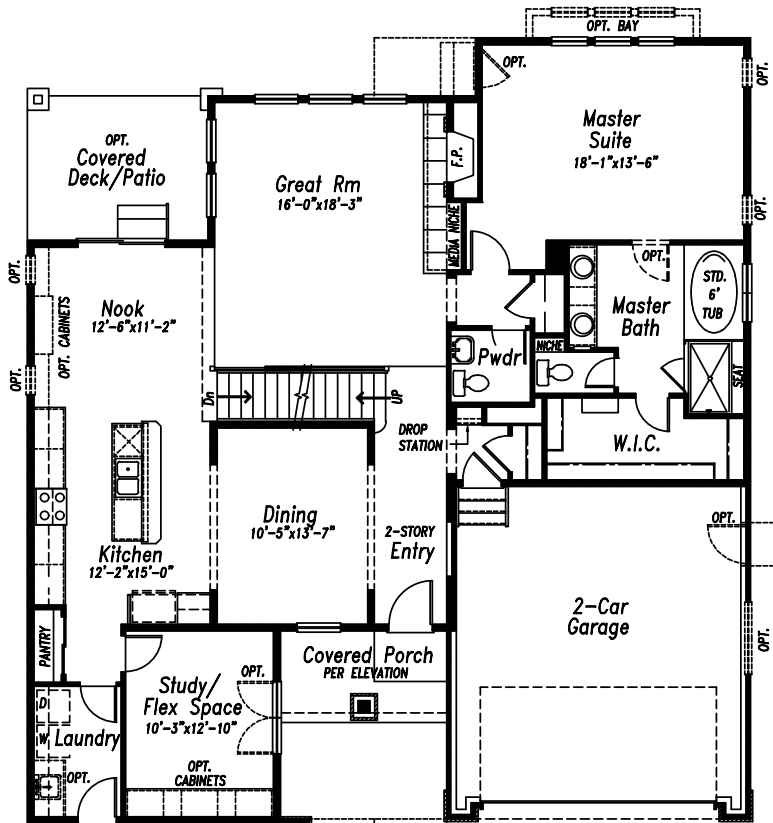

MERIDIAN RANCH

A GOLF & RECREATIONAL COMMUNITY

**\$20,000
Buyer
Incentive!**
Ask for details

10835 Evening Creek Drive

\$819,777

**4,534
Sq. Ft**

6 Bedrooms
Multi-suite

**4.5
Bathrooms**

**4 Car
Garage**

Multi-Suite 6 Bedroom Home! Spacious and beautiful with a primary suite on the main level that includes a fireplace open to the bedroom and the soaking tub, and a secondary bedroom suite on the upper level with a 5-piece bathroom too! There is a formal dining area plus breakfast nook and great room with an 18' ceiling and fireplace. Also on the main level is a study/flex space and on the upper level is a loft. The gourmet kitchen makes cooking a breeze with double ovens, gas cook top and built-in microwave. The finished basement has 9' foundation walls and provides niche spaces for entertaining, homeschooling, crafting, or movie nights. Lots of custom options in this home!! *Prepare to fall in love!* MLS #4908932 - Steinbeck Plan - a must see at a great price!

Upper Level
924 SQ FT

OPT. UPPER LEVEL JR. MASTER SUITE

Basement Finish
1531 SQ FT FINISHED
1805 SQ FT UNFINISHED

OPT. UPGRADED KITCHEN

OPT. BEDROOM 7
+222 SQ FT