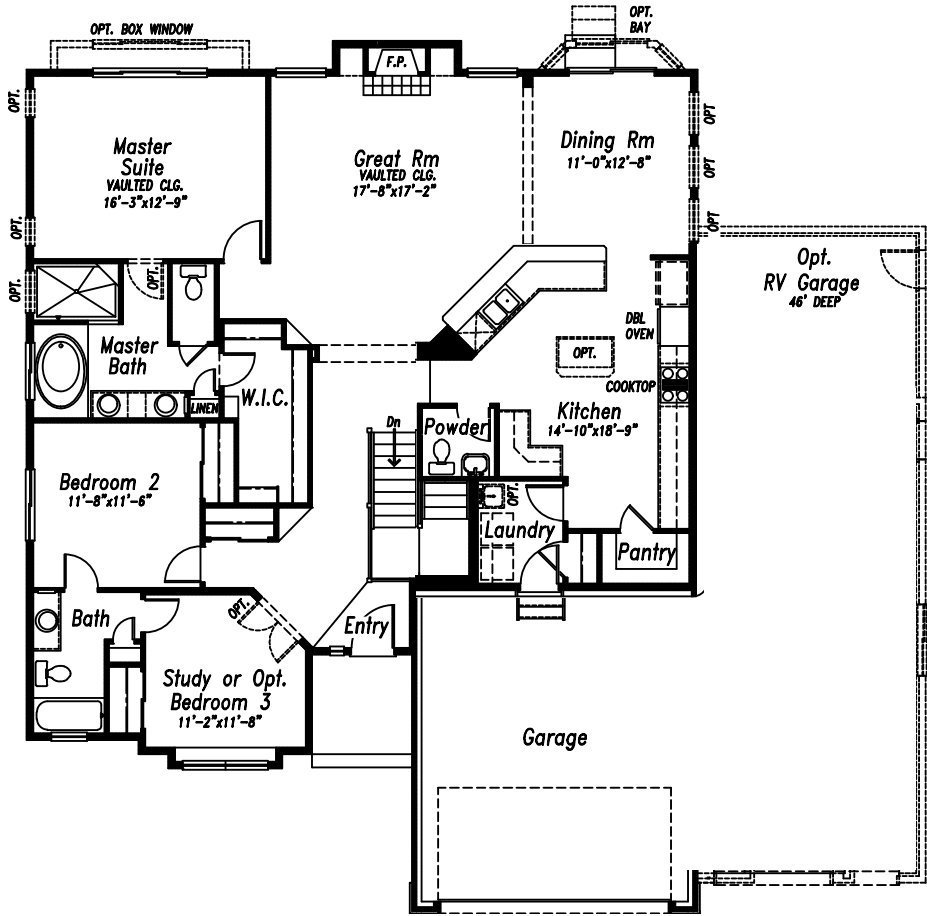

MERIDIAN RANCH

A GOLF & RECREATIONAL COMMUNITY

10975 Evening Creek Drive

\$798,372

3,956
Sq. Ft

4 Bedrooms
Multi-suite

3.5
Bathrooms

2 Car + 46'
RV Garage

Everything you could want and more! The spacious gourmet kitchen and open plan makes entertaining an absolute joy, especially with access to the patio to bring the outdoors in on warm days. A little too chilly? The stone fireplace adds comforting warmth and creates an inviting mood. Need two bedrooms with attached baths? No problem! Even better, they are both on the main level - the primary suite with 67"x32"soaking tub and separate shower, and another bedroom with attached bath that connects with a study/den. The finished basement has 9' foundation walls, a rec room with wet bar and a theater room, perfect for movie nights or get-togethers. Let's not forget the 46' RV garage, in addition to the 2-car garage. Plenty of space for your needs. *NOTE: Pictures are of the plan and not this particular home.* MLS #9866015

Main Level

1993 SQFT

Basement Finish

1860 SQ FT FINISHED
1963 SQ FT UNFINISHED