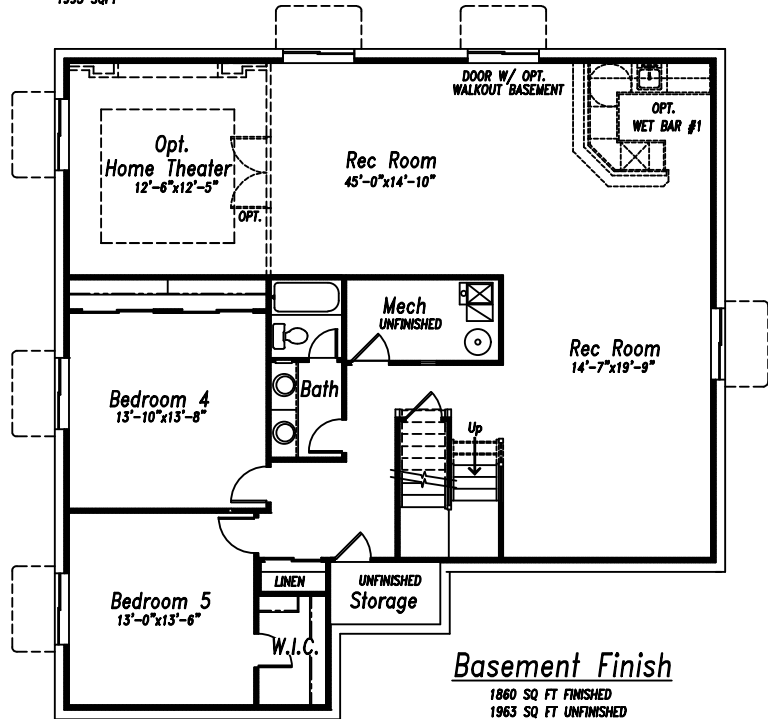

MERIDIAN RANCH

A GOLF & RECREATIONAL COMMUNITY

10975 Evening Creek Drive

\$798,372

3,956
Sq. Ft

4 Bedrooms
Multi-suite

3.5
Bathrooms

2 Car + 46'
RV Garage

Everything you could want and more! The spacious gourmet kitchen and open plan makes entertaining an absolute joy, especially with access to the patio to bring the outdoors in on warm days. A little too chilly? The stone fireplace adds comforting warmth and creates an inviting mood. Need two bedrooms with attached baths? No problem! Even better, they are both on the main level - the primary suite with 67"x32"soaking tub and separate shower, and another bedroom with attached bath that connects with a study/den. The finished basement has 9' foundation walls, a rec room with wet bar and a theater room, perfect for movie nights or get-togethers. Let's not forget the 46' RV garage, in addition to the 2-car garage. Plenty of space for your needs. *NOTE: Pictures are of the plan and not this particular home.* MLS #9866015

Main Level

1993 SQFT

Basement Finish

1860 SQ FT FINISHED
1963 SQ FT UNFINISHED