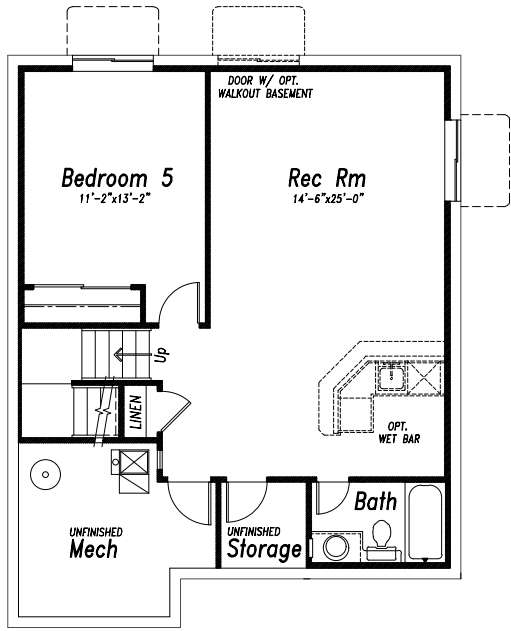

MERIDIAN RANCH

A GOLF & RECREATIONAL COMMUNITY

10844 Evening Creek Drive

\$709,930

3,049
Sq. Ft

5
Bedrooms

3.5
Bathrooms

5 Car
Garage

Finished Basement and 5-Car Garage! Bring your toys, gear, tools and trucks! The main level has a great open layout with a well-equipped kitchen. The island/breakfast bar is perfect for entertaining or quick meals, and it opens the kitchen up to both the dining area and the great room with gas fireplace. The dining area provides easy access to the 20x15 concrete patio with pre-installed gas line for your BBQ grill or patio heater. This level also has a beautiful study in close proximity to the home's entrance and has French doors that provide privacy while maintaining natural light. Across the hall, both convenient and private, is the powder room. The upper level is where you will find four bedrooms, including the primary suite with 5-piece bath and walk-in closet. The finished basement has a rec room with wet bar, and a private fifth bedroom and bath. *MLS #6760595 - Summit Plan*

Basement Finish

768 SQ FT FINISHED
937 SQ FT UNFINISHED

Main Level

955 SQ FT

Upper Floor

1157 SQ FT

Opt. Master Bath Layout