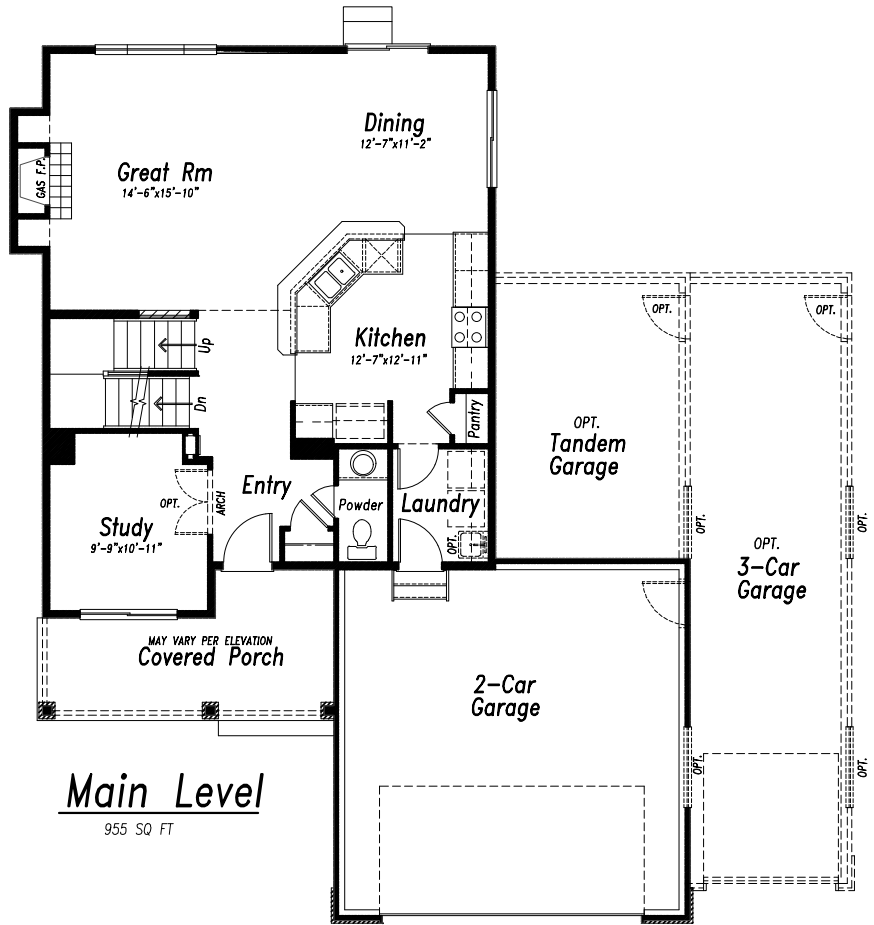

MERIDIAN RANCH

A GOLF & RECREATIONAL COMMUNITY

10844 Evening Creek Drive

\$709,930

3,049
Sq. Ft

5
Bedrooms

3.5
Bathrooms

5 Car
Garage

Finished Basement and 5-Car Garage! Bring your toys, gear, tools and trucks! The main level has a great open layout with a well-equipped kitchen. The island/breakfast bar is perfect for entertaining or quick meals, and it opens the kitchen up to both the dining area and the great room with gas fireplace. The dining area provides easy access to the 20x15 concrete patio with pre-installed gas line for your BBQ grill or patio heater. This level also has a beautiful study in close proximity to the home's entrance and has French doors that provide privacy while maintaining natural light. Across the hall, both convenient and private, is the powder room. The upper level is where you will find four bedrooms, including the primary suite with 5-piece bath and walk-in closet. The finished basement has a rec room with wet bar, and a private fifth bedroom and bath. *MLS #6760595 - Summit Plan*

Basement Finish

768 SQ FT FINISHED
937 SQ FT UNFINISHED

Main Level

955 SQ FT

Upper Floor

1157 SQ FT

Opt. Master Bath Layout