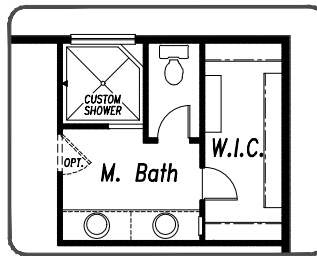

Finished Basement and 5-Car Garage! Bring your toys, gear, tools and trucks! The main level has a great open layout with a well-equipped kitchen. The island/breakfast bar is perfect for entertaining or quick meals, and it opens the kitchen up to both the dining area and the great room with gas fireplace. The dining area provides easy access to the 20x15 concrete patio with pre-installed gas line for your BBQ grill or patio heater. This level also has a beautiful study in close proximity to the home's entrance and has French doors that provide privacy while maintaining natural light. Across the hall, both convenient and private, is the powder room. The upper level is where you will find four bedrooms, including the primary suite with 5-piece bath and walk-in closet. The finished basement has a rec room with wet bar, and a private fifth bedroom and bath. *MLS #6760595 - Summit Plan*

Basement Finish

768 SQ FT FINISHED
937 SQ FT UNFINISHED

Main Level

955 SQ FT

Upper Floor

1157 SQ FT

Opt. Master Bath Layout