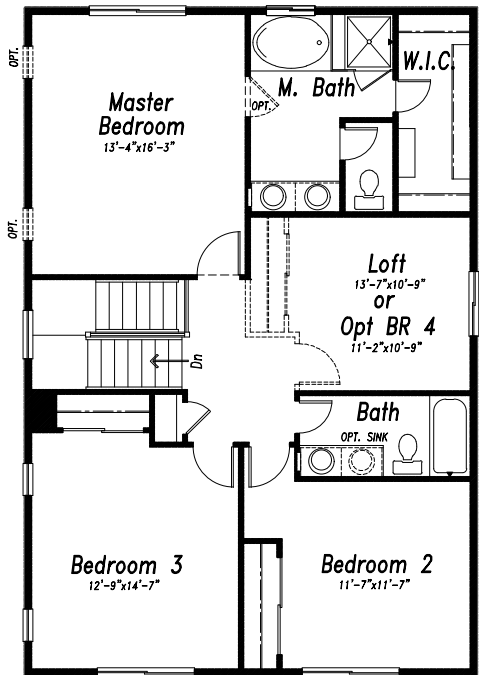

Finished Basement and 5-Car Garage! Bring your toys, gear, tools and trucks! The main level has a great open layout with a well-equipped kitchen. The island/breakfast bar is perfect for entertaining or quick meals, and it opens the kitchen up to both the dining area and the great room with gas fireplace. The dining area provides easy access to the 20x15 concrete patio with pre-installed gas line for your BBQ grill or patio heater. This level also has a beautiful study in close proximity to the home's entrance and has French doors that provide privacy while maintaining natural light. Across the hall, both convenient and private, is the powder room. The upper level is where you will find four bedrooms, including the primary suite with 5-piece bath and walk-in closet. The finished basement has a rec room with wet bar, and a private fifth bedroom and bath. *MLS #6760595 - Summit Plan*

Basement Finish

768 SQ FT FINISHED
937 SQ FT UNFINISHED

Main Level

955 SQ FT

Upper Floor

1157 SQ FT

Opt. Master Bath Layout