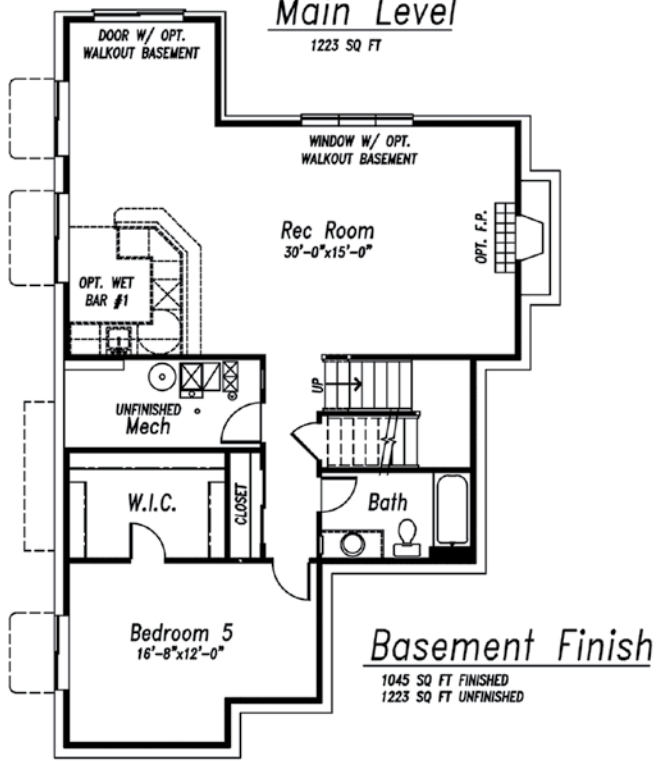

SINCE 1965

Campbell
HOMES

The Thoreau

2651.3

3,726
Total Square Feet

3-5
Bedrooms

3.5
Bathrooms

3-4
Car Garage

Study
Main level

Sitting Area
Off Master Bedroom

Luxury Shower
Master Bath Option

Dining Room
Plus Nook

View all of our home plans online at www.campbellhomes.com/newbuild

OPT. LOFT & OPT. MASTER CUSTOM SHOWER

OPT. BEDROOM 4
 +123 SQ FT