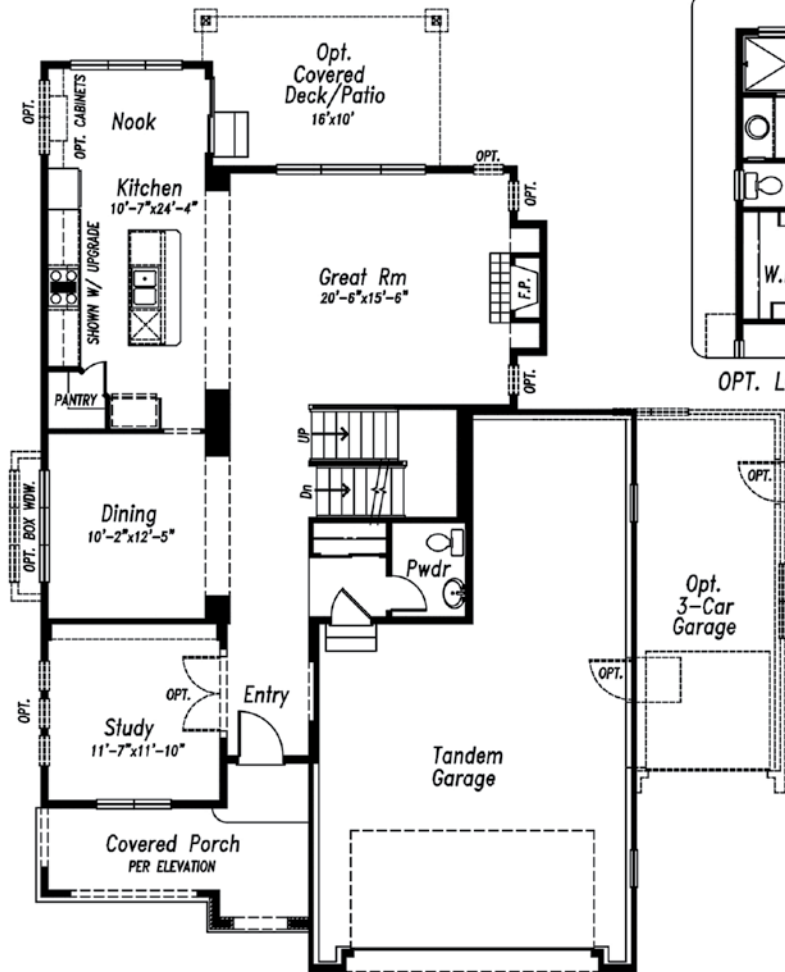

SINCE 1965

Campbell
HOMES

The Thoreau

2651.3

3,726
Total Square Feet

3-5
Bedrooms

3.5
Bathrooms

3-4
Car Garage

Study
Main level

Sitting Area
Off Master Bedroom

Luxury Shower
Master Bath Option

Dining Room
Plus Nook

View all of our home plans online at www.campbellhomes.com/newbuild

OPT. LOFT & OPT. MASTER CUSTOM SHOWER

OPT. BEDROOM 4
 +123 SQ FT