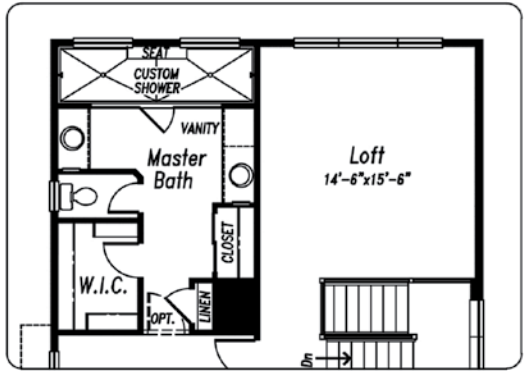

SINCE 1965

Campbell
HOMES

The Thoreau

2651.3

3,726
Total Square Feet

3-5
Bedrooms

3.5
Bathrooms

3-4
Car Garage

Study
Main level

Sitting Area
Off Master Bedroom

Luxury Shower
Master Bath Option

Dining Room
Plus Nook

View all of our home plans online at www.campbellhomes.com/newbuild

OPT. LOFT & OPT. MASTER CUSTOM SHOWER

OPT. BEDROOM 4
 +123 SQ FT