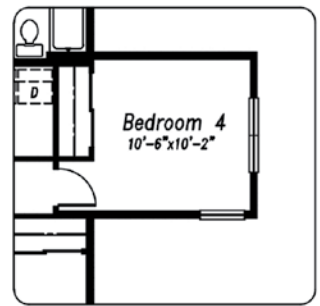

SINCE 1965

Campbell
HOMES

The Thoreau

2651.3

3,726
Total Square Feet

3-5
Bedrooms

3.5
Bathrooms

3-4
Car Garage

Study
Main level

Sitting Area
Off Master Bedroom

Luxury Shower
Master Bath Option

Dining Room
Plus Nook

View all of our home plans online at www.campbellhomes.com/newbuild

OPT. LOFT & OPT. MASTER CUSTOM SHOWER

OPT. BEDROOM 4
 +123 SQ FT