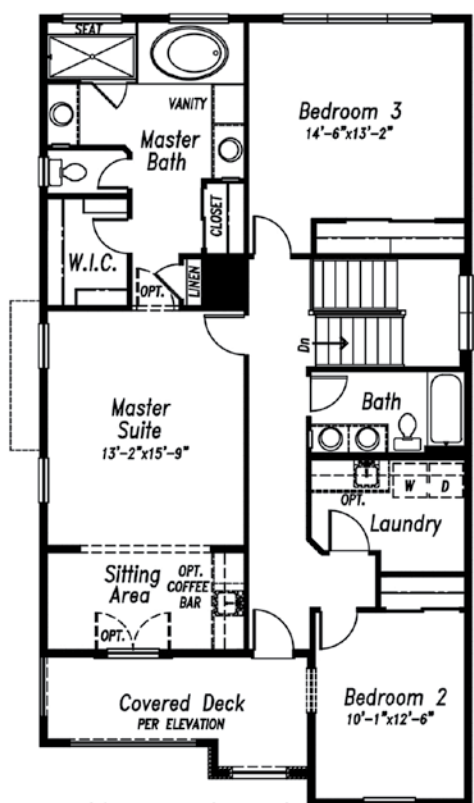

SINCE 1965

Campbell
HOMES

The Thoreau

2651.3

3,726
Total Square Feet

3-5
Bedrooms

3.5
Bathrooms

3-4
Car Garage

Study
Main level

Sitting Area
Off Master Bedroom

Luxury Shower
Master Bath Option

Dining Room
Plus Nook

View all of our home plans online at www.campbellhomes.com/newbuild

OPT. LOFT & OPT. MASTER CUSTOM SHOWER

OPT. BEDROOM 4
 +123 SQ FT