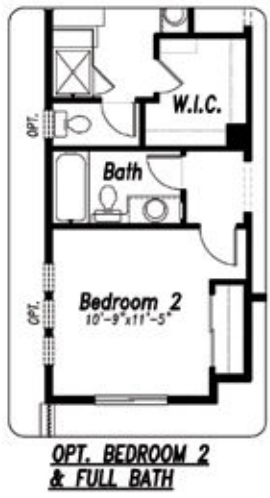

SINCE 1965

Campbell
HOMES

The Kipling

1588.4

3,176
Total Square Feet

3-5
Bedrooms

2.5-4
Bathrooms

2-3
Car Garage

Study
Main Level

Gas Fireplace
Two-sided Option

Front Porch
Covered

Powder Room
Main Level

View all of our home plans online at www.campbellhomes.com/newbuild

Main Level
 1588 SQ FT

Basement Finish
 1434 SQ FT FINISHED
 1588 SQ FT UNFINISHED