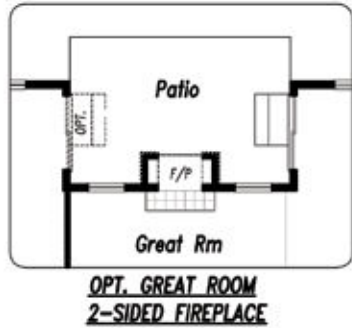

Study
Main Level

Gas Fireplace
Two-sided Option

Front Porch
Covered

Powder Room
Main Level

View all of our home plans online at www.campbellhomes.com/newbuild

Main Level
 1588 SQ FT

Basement Finish
 1434 SQ FT FINISHED
 1588 SQ FT UNFINISHED