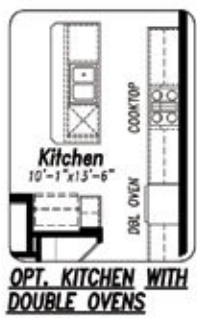

SINCE 1965

Campbell
HOMES

The Kipling

1588.4

3,176
Total Square Feet

3-5
Bedrooms

2.5-4
Bathrooms

2-3
Car Garage

Study
Main Level

Gas Fireplace
Two-sided Option

Front Porch
Covered

Powder Room
Main Level

View all of our home plans online at www.campbellhomes.com/newbuild

Main Level
 1588 SQ FT

Basement Finish
 1434 SQ FT FINISHED
 1588 SQ FT UNFINISHED