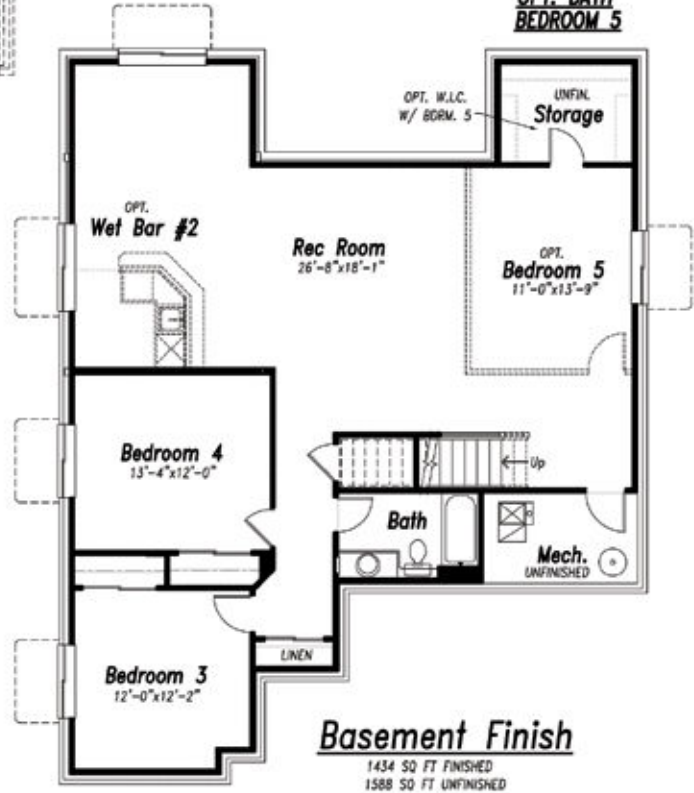

SINCE 1965

Campbell
HOMES

The Kipling

1588.4

3,176
Total Square Feet

3-5
Bedrooms

2.5-4
Bathrooms

2-3
Car Garage

Study
Main Level

Gas Fireplace
Two-sided Option

Front Porch
Covered

Powder Room
Main Level

View all of our home plans online at www.campbellhomes.com/newbuild

Main Level
 1588 SQ FT

Basement Finish
 1434 SQ FT FINISHED
 1588 SQ FT UNFINISHED