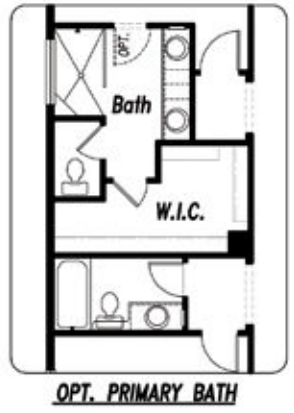

SINCE 1965

Campbell
HOMES

The Kipling

1588.4

3,176
Total Square Feet

3-5
Bedrooms

2.5-4
Bathrooms

2-3
Car Garage

Study
Main Level

Gas Fireplace
Two-sided Option

Front Porch
Covered

Powder Room
Main Level

View all of our home plans online at www.campbellhomes.com/newbuild

Main Level
 1588 SQ FT

Basement Finish
 1434 SQ FT FINISHED
 1588 SQ FT UNFINISHED