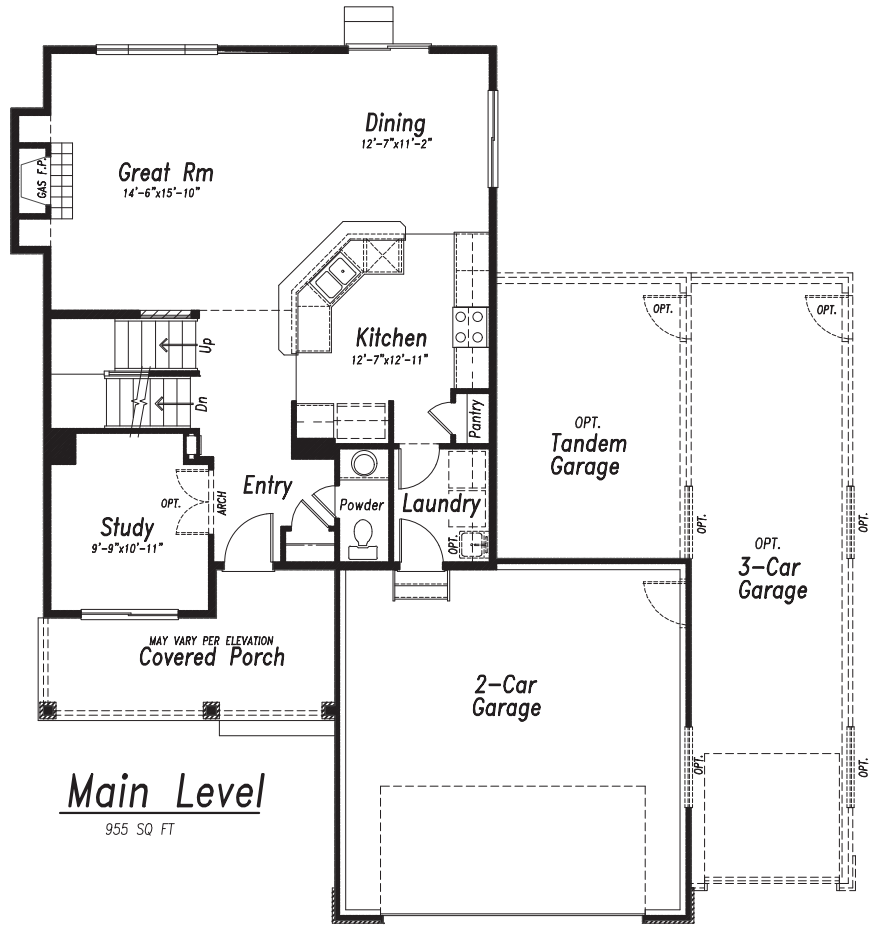

MERIDIAN RANCH

A GOLF & RECREATIONAL COMMUNITY

10844 Evening Creek Drive

\$698,930

10844

3,049 Sq. Ft

5 Bedrooms

3.5 Bathrooms

5 Car Garage

Finished Basement and 5-Car Garage! Bring your toys, gear, tools and trucks! The main level has a great open layout with a well-equipped kitchen. The island/breakfast bar is perfect for entertaining or quick meals, and it opens the kitchen up to both the dining area and the great room with gas fireplace. The dining area provides easy access to the 20x15 concrete patio with pre-installed gas line for your BBQ grill or patio heater. This level also has a beautiful study in close proximity to the home's entrance and has French doors that provide privacy while maintaining natural light. Across the hall, both convenient and private, is the powder room. The upper level is where you will find four bedrooms, including the primary suite with 5-piece bath and walk-in closet. The finished basement has a rec room with wet bar, and a private fifth bedroom and bath. *MLS #6760595 - Interior photos of the plan and not this house.*

Basement Finish

768 SQ FT FINISHED
937 SQ FT UNFINISHED

Main Level

955 SQ FT

Upper Floor

1157 SQ FT

Opt. Master Bath Layout