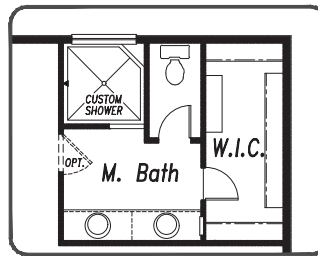

5 Car Garage

Finished Basement and 5-Car Garage! Bring your toys, gear, tools and trucks! The main level has a great open layout with a well-equipped kitchen. The island/breakfast bar is perfect for entertaining or quick meals, and it opens the kitchen up to both the dining area and the great room with gas fireplace. The dining area provides easy access to the 20x15 concrete patio with pre-installed gas line for your BBQ grill or patio heater. This level also has a beautiful study in close proximity to the home's entrance and has French doors that provide privacy while maintaining natural light. Across the hall, both convenient and private, is the powder room. The upper level is where you will find four bedrooms, including the primary suite with 5-piece bath and walk-in closet. The finished basement has a rec room with wet bar, and a private fifth bedroom and bath. *MLS #6760595 - Interior photos of the plan and not this house.*

Basement Finish

768 SQ FT FINISHED
937 SQ FT UNFINISHED

Main Level

955 SQ FT

Upper Floor

1157 SQ FT

Opt. Master Bath Layout