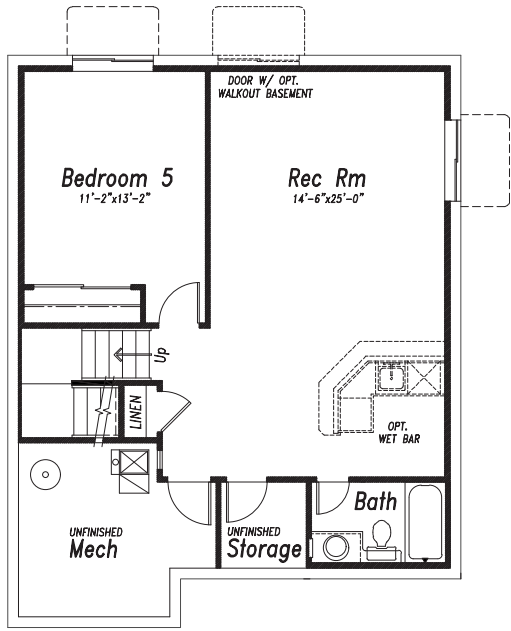

MERIDIAN RANCH

A GOLF & RECREATIONAL COMMUNITY

10844 Evening Creek Drive

\$698,930

10844

3,049 Sq. Ft

5 Bedrooms

3.5 Bathrooms

5 Car Garage

Finished Basement and 5-Car Garage! Bring your toys, gear, tools and trucks! The main level has a great open layout with a well-equipped kitchen. The island/breakfast bar is perfect for entertaining or quick meals, and it opens the kitchen up to both the dining area and the great room with gas fireplace. The dining area provides easy access to the 20x15 concrete patio with pre-installed gas line for your BBQ grill or patio heater. This level also has a beautiful study in close proximity to the home's entrance and has French doors that provide privacy while maintaining natural light. Across the hall, both convenient and private, is the powder room. The upper level is where you will find four bedrooms, including the primary suite with 5-piece bath and walk-in closet. The finished basement has a rec room with wet bar, and a private fifth bedroom and bath. *MLS #6760595 - Interior photos of the plan and not this house.*

Basement Finish

768 SQ FT FINISHED
937 SQ FT UNFINISHED

Main Level

955 SQ FT

Upper Floor

1157 SQ FT

Opt. Master Bath Layout