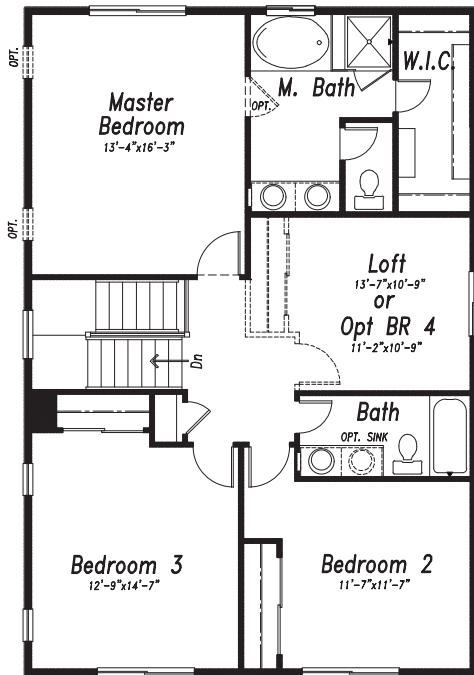

5 Car Garage

Finished Basement and 5-Car Garage! Bring your toys, gear, tools and trucks! The main level has a great open layout with a well-equipped kitchen. The island/breakfast bar is perfect for entertaining or quick meals, and it opens the kitchen up to both the dining area and the great room with gas fireplace. The dining area provides easy access to the 20x15 concrete patio with pre-installed gas line for your BBQ grill or patio heater. This level also has a beautiful study in close proximity to the home's entrance and has French doors that provide privacy while maintaining natural light. Across the hall, both convenient and private, is the powder room. The upper level is where you will find four bedrooms, including the primary suite with 5-piece bath and walk-in closet. The finished basement has a rec room with wet bar, and a private fifth bedroom and bath. *MLS #6760595 - Interior photos of the plan and not this house.*

Basement Finish

768 SQ FT FINISHED
937 SQ FT UNFINISHED

Main Level

955 SQ FT

Upper Floor

1157 SQ FT

Opt. Master Bath Layout