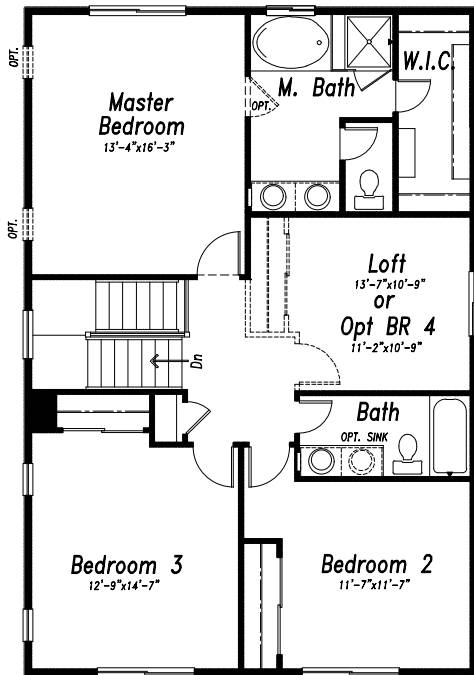

## \$698,930

ASK ABOUT OUR  
**\$40K BUYER INCENTIVES!**  
CLOSE BY  
MARCH 31, 2025

3,049  
Sq. Ft

5  
Bedrooms

3.5  
Bathrooms

5 Car  
Garage

**Finished Basement and 5-Car Garage! Bring your toys, gear, tools and trucks!** The main level has a great open layout with a well-equipped kitchen. The island/breakfast bar is perfect for entertaining or quick meals, and it opens the kitchen up to both the dining area and the great room with gas fireplace. The dining area provides easy access to the 20x15 concrete patio with pre-installed gas line for your BBQ grill or patio heater. This level also has a beautiful study in close proximity to the home's entrance and has French doors that provide privacy while maintaining natural light. Across the hall, both convenient and private, is the powder room. The upper level is where you will find four bedrooms, including the primary suite with 5-piece bath and walk-in closet. The finished basement has a rec room with wet bar, and a private fifth bedroom and bath. *MLS #6760595 - New construction, ready for move-in!*

**Basement Finish**

768 SQ FT FINISHED  
937 SQ FT UNFINISHED

**Main Level**

955 SQ FT

**Upper Floor**

1157 SQ FT

**Opt. Master Bath Layout**

3-car garage plus double tandem!