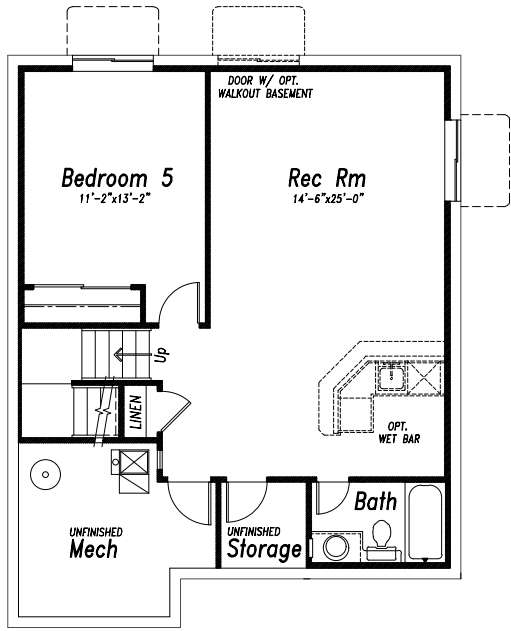

## \$698,930

ASK ABOUT OUR  
**\$40K BUYER INCENTIVES!**  
CLOSE BY  
MARCH 31, 2025

3,049  
Sq. Ft

5  
Bedrooms

3.5  
Bathrooms

5 Car  
Garage

**Finished Basement and 5-Car Garage! Bring your toys, gear, tools and trucks!** The main level has a great open layout with a well-equipped kitchen. The island/breakfast bar is perfect for entertaining or quick meals, and it opens the kitchen up to both the dining area and the great room with gas fireplace. The dining area provides easy access to the 20x15 concrete patio with pre-installed gas line for your BBQ grill or patio heater. This level also has a beautiful study in close proximity to the home's entrance and has French doors that provide privacy while maintaining natural light. Across the hall, both convenient and private, is the powder room. The upper level is where you will find four bedrooms, including the primary suite with 5-piece bath and walk-in closet. The finished basement has a rec room with wet bar, and a private fifth bedroom and bath. *MLS #6760595 - New construction, ready for move-in!*

**Basement Finish**

768 SQ FT FINISHED  
937 SQ FT UNFINISHED

**Main Level**

955 SQ FT

**Upper Floor**

1157 SQ FT

**Opt. Master Bath Layout**

3-car garage plus double tandem!