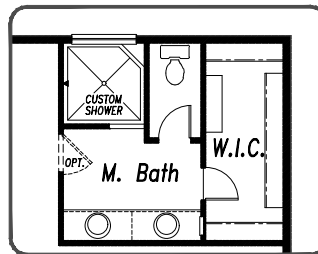

## \$698,930

ASK ABOUT OUR  
**\$40K BUYER INCENTIVES!**  
CLOSE BY  
MARCH 31, 2025

3,049  
Sq. Ft

5  
Bedrooms

3.5  
Bathrooms

5 Car  
Garage

**Finished Basement and 5-Car Garage! Bring your toys, gear, tools and trucks!** The main level has a great open layout with a well-equipped kitchen. The island/breakfast bar is perfect for entertaining or quick meals, and it opens the kitchen up to both the dining area and the great room with gas fireplace. The dining area provides easy access to the 20x15 concrete patio with pre-installed gas line for your BBQ grill or patio heater. This level also has a beautiful study in close proximity to the home's entrance and has French doors that provide privacy while maintaining natural light. Across the hall, both convenient and private, is the powder room. The upper level is where you will find four bedrooms, including the primary suite with 5-piece bath and walk-in closet. The finished basement has a rec room with wet bar, and a private fifth bedroom and bath. *MLS #6760595 - New construction, ready for move-in!*

**Basement Finish**

768 SQ FT FINISHED  
937 SQ FT UNFINISHED

**Main Level**

955 SQ FT

**Upper Floor**

1157 SQ FT

**Opt. Master Bath Layout**

3-car garage plus double tandem!