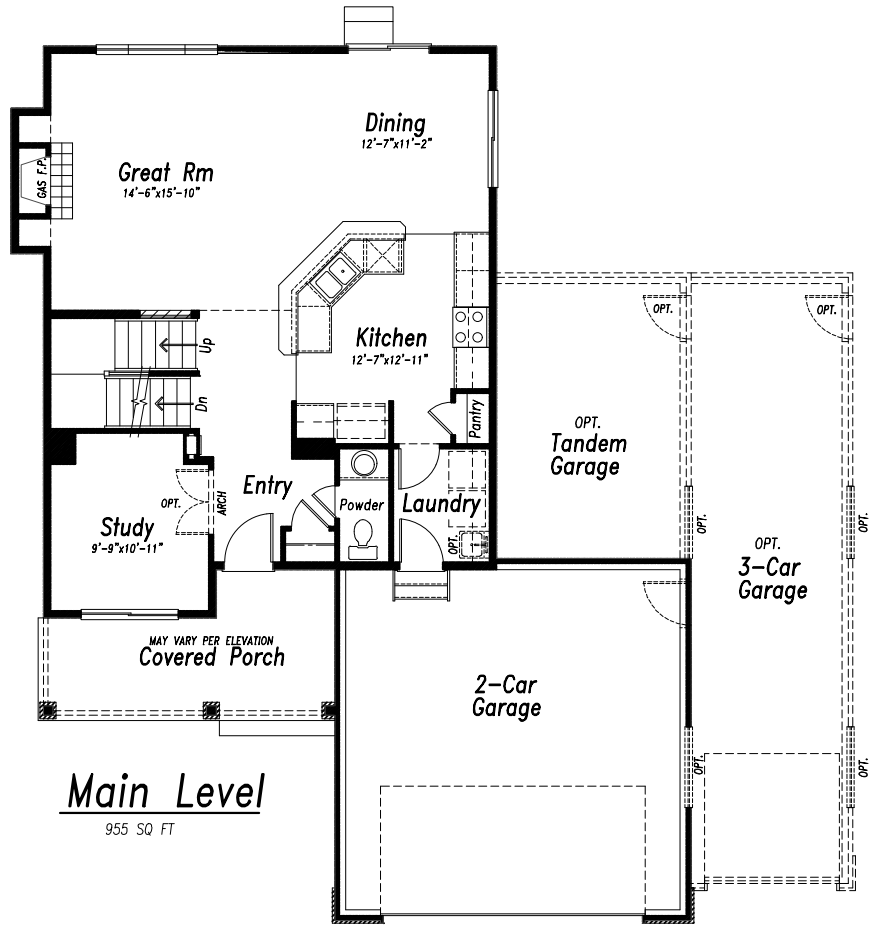

## \$698,930

ASK ABOUT OUR  
**\$40K BUYER INCENTIVES!**  
CLOSE BY  
MARCH 31, 2025

3,049  
Sq. Ft

5  
Bedrooms

3.5  
Bathrooms

5 Car  
Garage

**Finished Basement and 5-Car Garage! Bring your toys, gear, tools and trucks!** The main level has a great open layout with a well-equipped kitchen. The island/breakfast bar is perfect for entertaining or quick meals, and it opens the kitchen up to both the dining area and the great room with gas fireplace. The dining area provides easy access to the 20x15 concrete patio with pre-installed gas line for your BBQ grill or patio heater. This level also has a beautiful study in close proximity to the home's entrance and has French doors that provide privacy while maintaining natural light. Across the hall, both convenient and private, is the powder room. The upper level is where you will find four bedrooms, including the primary suite with 5-piece bath and walk-in closet. The finished basement has a rec room with wet bar, and a private fifth bedroom and bath. *MLS #6760595 - New construction, ready for move-in!*

**Basement Finish**

768 SQ FT FINISHED  
937 SQ FT UNFINISHED

**Main Level**

955 SQ FT

**Upper Floor**

1157 SQ FT

**Opt. Master Bath Layout**

3-car garage plus double tandem!