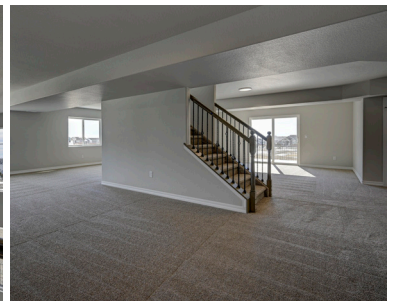

4 Car  
Garage

**Spacious Home that Backs to Open Space, with a Walk-out Basement** and an open plan with versatile living areas to meet your needs. The gourmet kitchen is the central hub to the breakfast nook with access to the deck, the great room with a stunning gas fireplace and 18' ceilings with two-story windows, and the formal dining area. There is also a study on this level, and plank flooring adds to the natural flow and elegance of these rooms. The primary suite is also on the main level and has access to the deck, making it perfect for a future hot tub that is pre-wired. The upper level boasts a large loft and three bedrooms, while the walk-out finished basement offers a fantastic rec room with numerous niche spaces that would be perfect for a home theater, game room, gym, home-schooling, and more! There is also direct patio access that's perfect for entertaining. *MLS #5815424*