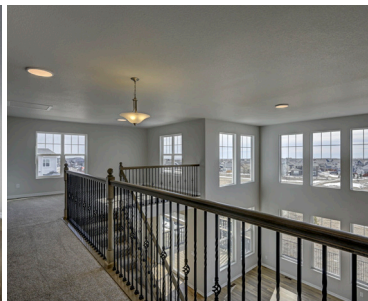

4 Car  
Garage

**Spacious Home that Backs to Open Space, with a Walk-out Basement** and an open plan with versatile living areas to meet your needs. The gourmet kitchen is the central hub to the breakfast nook with access to the deck, the great room with a stunning gas fireplace and 18' ceilings with two-story windows, and the formal dining area. There is also a study on this level, and plank flooring adds to the natural flow and elegance of these rooms. The primary suite is also on the main level and has access to the deck, making it perfect for a future hot tub that is pre-wired. The upper level boasts a large loft and three bedrooms, while the walk-out finished basement offers a fantastic rec room with numerous niche spaces that would be perfect for a home theater, game room, gym, home-schooling, and more! There is also direct patio access that's perfect for entertaining. *MLS #5815424*