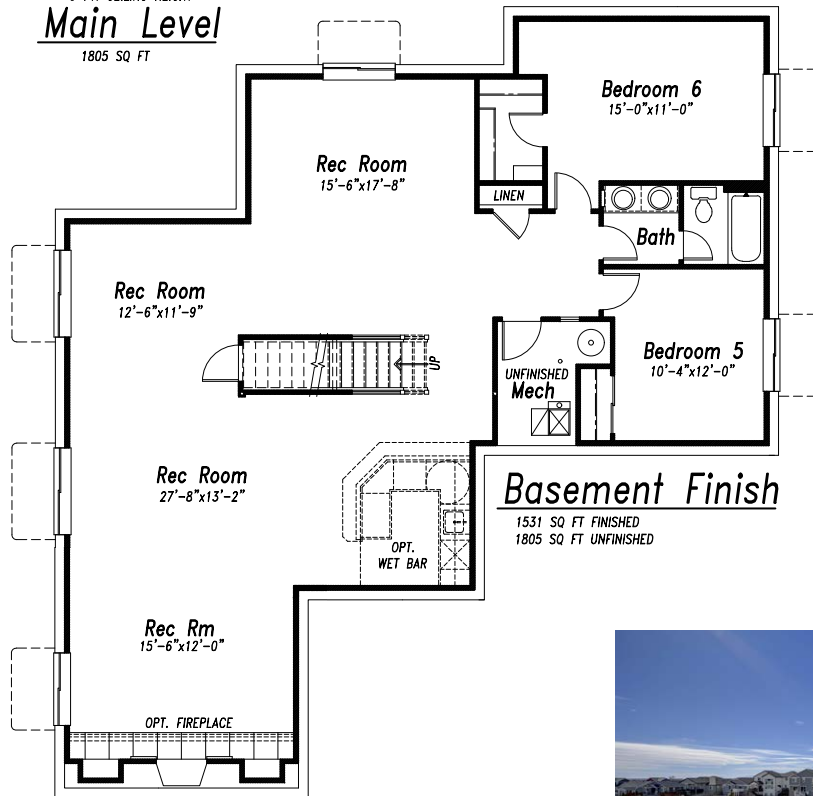

MERIDIAN RANCH

A GOLF & RECREATIONAL COMMUNITY

ASK ABOUT OUR
\$40,000
BUYER
INCENTIVE

12619 Enclave Scenic Drive

\$853,012

4,534
Sq. Ft

6
Bedrooms

3.5
Bathrooms

4 Car
Garage

Spacious Home that Backs to Open Space, with a Walk-out Basement and an open plan with versatile living areas to meet your needs. The gourmet kitchen is the central hub to the breakfast nook with access to the deck, the great room with a stunning gas fireplace and 18' ceilings with two-story windows, and the formal dining area. There is also a study on this level, and plank flooring adds to the natural flow and elegance of these rooms. The primary suite is also on the main level and has access to the deck, making it perfect for a future hot tub that is pre-wired. The upper level boasts a large loft and three bedrooms, while the walk-out finished basement offers a fantastic rec room with numerous niche spaces that would be perfect for a home theater, game room, gym, home-schooling, and more! There is also direct patio access that's perfect for entertaining. *MLS #5815424*

OPT. EXPANDED REC ROOM
+222 SQ FT