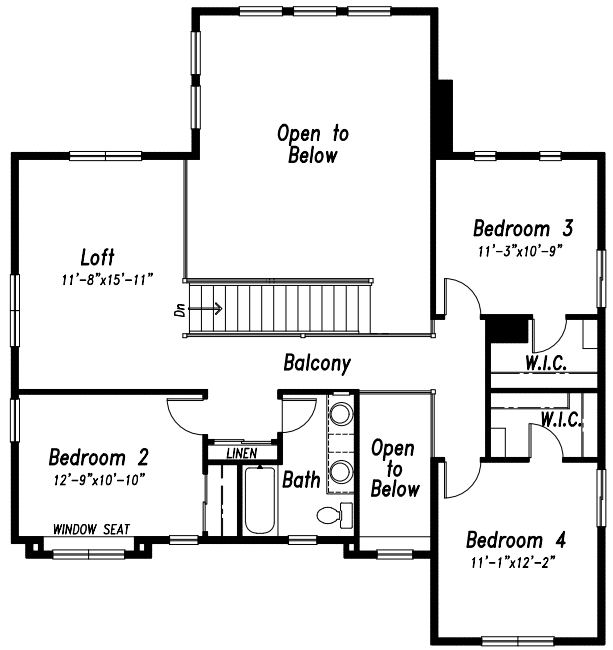

MERIDIAN RANCH

A GOLF & RECREATIONAL COMMUNITY

ASK ABOUT OUR
\$40,000
BUYER
INCENTIVE

12619 Enclave Scenic Drive

\$853,012

4,534
Sq. Ft

6
Bedrooms

3.5
Bathrooms

4 Car
Garage

Spacious Home that Backs to Open Space, with a Walk-out Basement and an open plan with versatile living areas to meet your needs. The gourmet kitchen is the central hub to the breakfast nook with access to the deck, the great room with a stunning gas fireplace and 18' ceilings with two-story windows, and the formal dining area. There is also a study on this level, and plank flooring adds to the natural flow and elegance of these rooms. The primary suite is also on the main level and has access to the deck, making it perfect for a future hot tub that is pre-wired. The upper level boasts a large loft and three bedrooms, while the walk-out finished basement offers a fantastic rec room with numerous niche spaces that would be perfect for a home theater, game room, gym, home-schooling, and more! There is also direct patio access that's perfect for entertaining. *MLS #5815424*

OPT. EXPANDED REC ROOM
+222 SQ FT