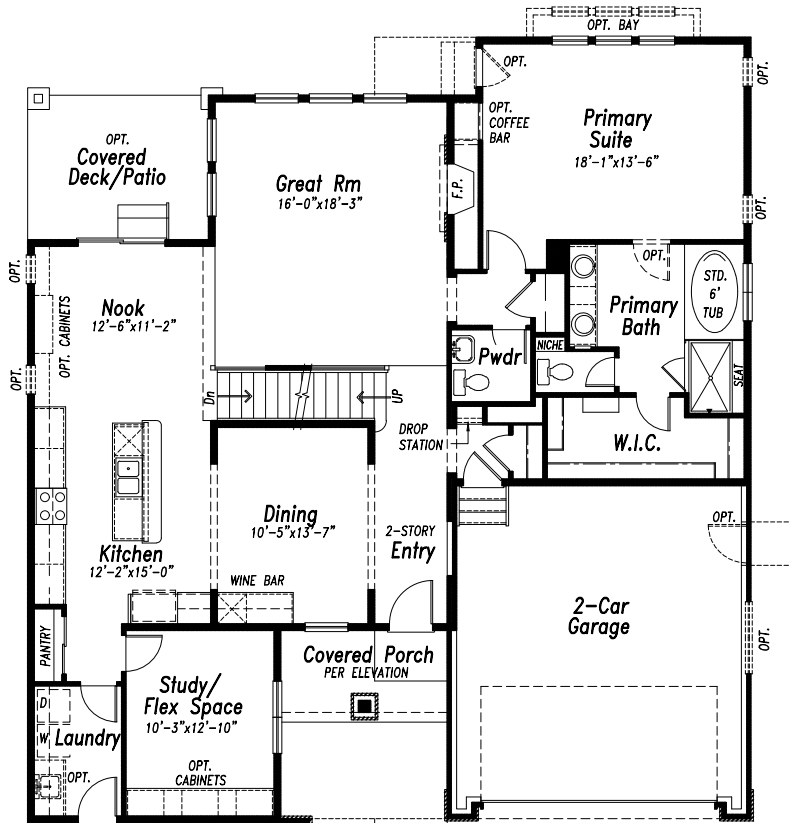

MERIDIAN RANCH

A GOLF & RECREATIONAL COMMUNITY

ASK ABOUT OUR
\$40,000
BUYER
INCENTIVE

12619 Enclave Scenic Drive

\$853,012

4,534
Sq. Ft

6
Bedrooms

3.5
Bathrooms

4 Car
Garage

Spacious Home that Backs to Open Space, with a Walk-out Basement and an open plan with versatile living areas to meet your needs. The gourmet kitchen is the central hub to the breakfast nook with access to the deck, the great room with a stunning gas fireplace and 18' ceilings with two-story windows, and the formal dining area. There is also a study on this level, and plank flooring adds to the natural flow and elegance of these rooms. The primary suite is also on the main level and has access to the deck, making it perfect for a future hot tub that is pre-wired. The upper level boasts a large loft and three bedrooms, while the walk-out finished basement offers a fantastic rec room with numerous niche spaces that would be perfect for a home theater, game room, gym, home-schooling, and more! There is also direct patio access that's perfect for entertaining. *MLS #5815424*

OPT. EXPANDED REC ROOM
+222 SQ FT