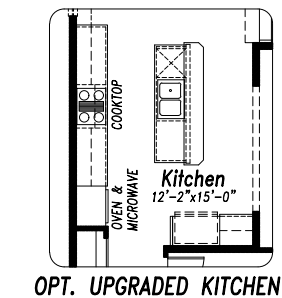

4 Car
Garage

Spacious Home that Backs to Open Space, with a Walk-out Basement and an open plan with versatile living areas to meet your needs. The gourmet kitchen is the central hub to the breakfast nook with access to the deck, the great room with a stunning gas fireplace and 18' ceilings with two-story windows, and the formal dining area. There is also a study on this level, and plank flooring adds to the natural flow and elegance of these rooms. The primary suite is also on the main level and has access to the deck, making it perfect for a future hot tub that is pre-wired. The upper level boasts a large loft and three bedrooms, while the walk-out finished basement offers a fantastic rec room with numerous niche spaces that would be perfect for a home theater, game room, gym, home-schooling, and more! There is also direct patio access that's perfect for entertaining. *MLS #5815424*

OPT. EXPANDED REC ROOM
+222 SQ FT