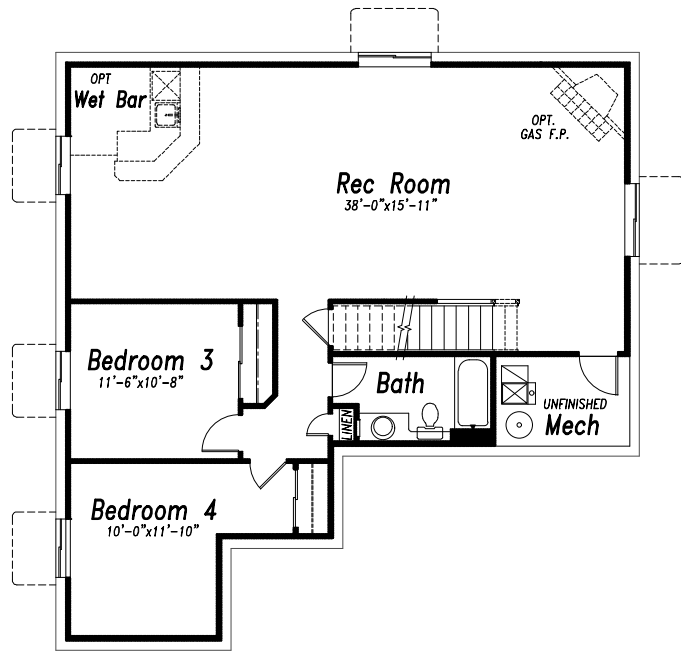

MERIDIAN RANCH

A GOLF & RECREATIONAL COMMUNITY

Ask
about our
Buyer
Incentives!

13051 Monument Vista Drive

\$671,259

2,680
Sq. Ft

5
Bedrooms

3
Bathrooms

3 Car
Garage

Beautiful craftsman ranch-style home with an open plan featuring a gourmet kitchen with 30" gas cook top, double ovens, microwave, upgraded dishwasher and breakfast bar. The dining nook has the box window and extended cabinets and also provides easy access to the 20x15 patio with installed gas line to make grilling a breeze! The great room features a gas fireplace with stacked stone to the ceiling and stained box mantel. There is a primary suite with large walk-in shower, and also a second bedroom with a full bath on this level. The finished basement has 9' foundation walls, a rec room with wet bar, three bedrooms and a full bath. The durable luxury vinyl plank flooring ties the main living areas together and gives the home warmth and elegance. There is plenty of room for large trucks, toys and tools with the oversized 3-car garage. Other features include wrought iron stair spindles and air conditioning.

The Augusta Plan. Completion date: July 2025

Basement Finish
 1205 SQ FT FINISHED
 1305 SQ FT UNFINISHED