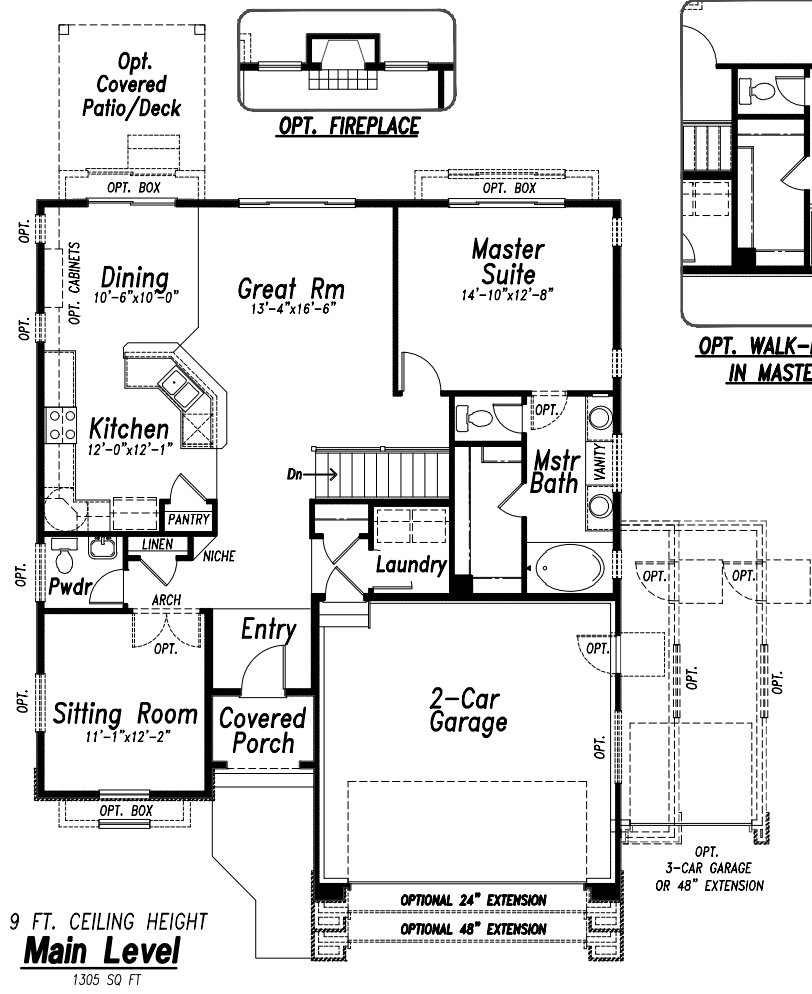

MERIDIAN RANCH

A GOLF & RECREATIONAL COMMUNITY

Ask
about our
Buyer
Incentives!

13051 Monument Vista Drive

\$671,259

2,680
Sq. Ft

5
Bedrooms

3
Bathrooms

3 Car
Garage

Beautiful craftsman ranch-style home with an open plan featuring a gourmet kitchen with 30" gas cook top, double ovens, microwave, upgraded dishwasher and breakfast bar. The dining nook has the box window and extended cabinets and also provides easy access to the 20x15 patio with installed gas line to make grilling a breeze! The great room features a gas fireplace with stacked stone to the ceiling and stained box mantel. There is a primary suite with large walk-in shower, and also a second bedroom with a full bath on this level. The finished basement has 9' foundation walls, a rec room with wet bar, three bedrooms and a full bath. The durable luxury vinyl plank flooring ties the main living areas together and gives the home warmth and elegance. There is plenty of room for large trucks, toys and tools with the oversized 3-car garage. Other features include wrought iron stair spindles and air conditioning.

The Augusta Plan. Completion date: July 2025

Basement Finish
 1205 SQ FT FINISHED
 1305 SQ FT UNFINISHED