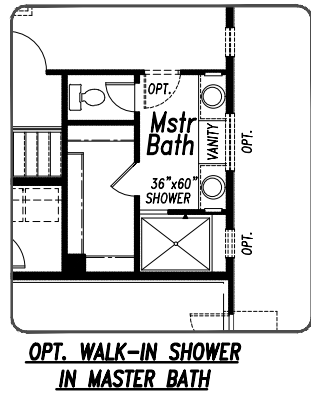

3 Car
Garage

Beautiful craftsman ranch-style home with an open plan featuring a gourmet kitchen with 30" gas cook top, double ovens, microwave, upgraded dishwasher and breakfast bar. The dining nook has the box window and extended cabinets and also provides easy access to the 20x15 patio with installed gas line to make grilling a breeze! The great room features a gas fireplace with stacked stone to the ceiling and stained box mantel. There is a primary suite with large walk-in shower, and also a second bedroom with a full bath on this level. The finished basement has 9' foundation walls, a rec room with wet bar, three bedrooms and a full bath. The durable luxury vinyl plank flooring ties the main living areas together and gives the home warmth and elegance. There is plenty of room for large trucks, toys and tools with the oversized 3-car garage. Other features include wrought iron stair spindles and air conditioning.

The Augusta Plan. Completion date: July 2025

Basement Finish
 1205 SQ FT FINISHED
 1305 SQ FT UNFINISHED