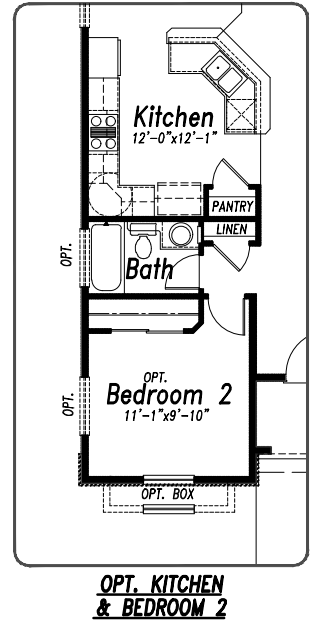

3 Car
Garage

Beautiful craftsman ranch-style home with an open plan featuring a gourmet kitchen with 30" gas cook top, double ovens, microwave, upgraded dishwasher and breakfast bar. The dining nook has the box window and extended cabinets and also provides easy access to the 20x15 patio with installed gas line to make grilling a breeze! The great room features a gas fireplace with stacked stone to the ceiling and stained box mantel. There is a primary suite with large walk-in shower, and also a second bedroom with a full bath on this level. The finished basement has 9' foundation walls, a rec room with wet bar, three bedrooms and a full bath. The durable luxury vinyl plank flooring ties the main living areas together and gives the home warmth and elegance. There is plenty of room for large trucks, toys and tools with the oversized 3-car garage. Other features include wrought iron stair spindles and air conditioning.

The Augusta Plan. Completion date: July 2025

Basement Finish
 1205 SQ FT FINISHED
 1305 SQ FT UNFINISHED