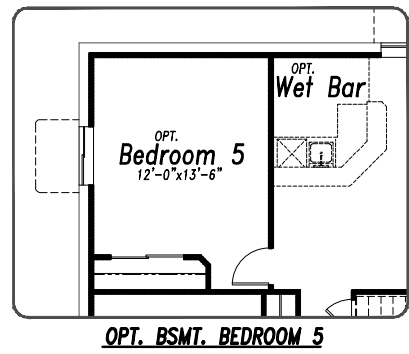

3 Car
Garage

Beautiful craftsman ranch-style home with an open plan featuring a gourmet kitchen with 30" gas cook top, double ovens, microwave, upgraded dishwasher and breakfast bar. The dining nook has the box window and extended cabinets and also provides easy access to the 20x15 patio with installed gas line to make grilling a breeze! The great room features a gas fireplace with stacked stone to the ceiling and stained box mantel. There is a primary suite with large walk-in shower, and also a second bedroom with a full bath on this level. The finished basement has 9' foundation walls, a rec room with wet bar, three bedrooms and a full bath. The durable luxury vinyl plank flooring ties the main living areas together and gives the home warmth and elegance. There is plenty of room for large trucks, toys and tools with the oversized 3-car garage. Other features include wrought iron stair spindles and air conditioning.

The Augusta Plan. Completion date: July 2025

Basement Finish
 1205 SQ FT FINISHED
 1305 SQ FT UNFINISHED