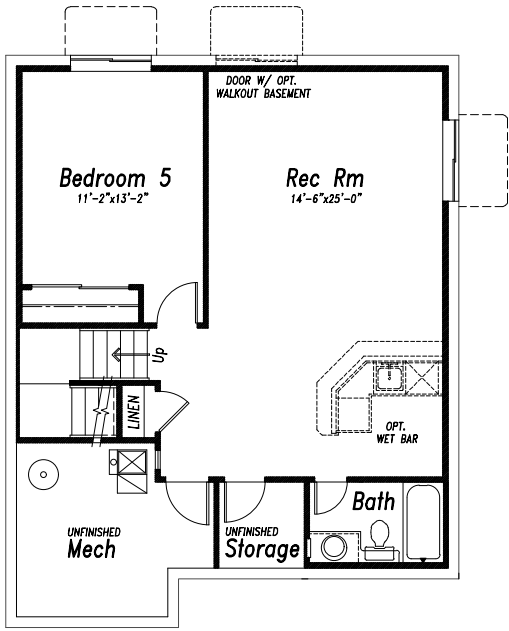

## \$698,930

3,049  
Sq. Ft

5  
Bedrooms

3.5  
Bathrooms

5 Car  
Garage

**Finished Basement and 5-Car Garage! Bring your toys, gear, tools and trucks!** The main level has a great open layout with a well-equipped kitchen. The island/breakfast bar is perfect for entertaining or quick meals, and it opens the kitchen up to both the dining area and the great room with gas fireplace. The dining area provides easy access to the 20x15 concrete patio with pre-installed gas line for your BBQ grill or patio heater. This level also has a beautiful study in close proximity to the home's entrance and has French doors that provide privacy while maintaining natural light. Across the hall, both convenient and private, is the powder room. The upper level is where you will find four bedrooms, including the primary suite with 5-piece bath and walk-in closet. The finished basement has a rec room with wet bar, and a private fifth bedroom and bath. *MLS #6760595 -The Summit Plan*

**Basement Finish**

768 SQ FT FINISHED  
937 SQ FT UNFINISHED

**Main Level**

955 SQ FT

**Upper Floor**

1157 SQ FT

**Opt. Master Bath Layout**

3-car garage plus double tandem!