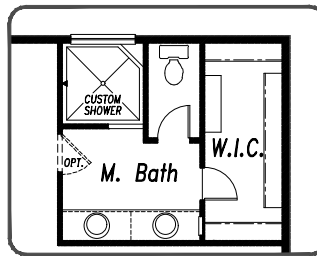

## \$698,930

3,049  
Sq. Ft

5  
Bedrooms

3.5  
Bathrooms

5 Car  
Garage

**Finished Basement and 5-Car Garage! Bring your toys, gear, tools and trucks!** The main level has a great open layout with a well-equipped kitchen. The island/breakfast bar is perfect for entertaining or quick meals, and it opens the kitchen up to both the dining area and the great room with gas fireplace. The dining area provides easy access to the 20x15 concrete patio with pre-installed gas line for your BBQ grill or patio heater. This level also has a beautiful study in close proximity to the home's entrance and has French doors that provide privacy while maintaining natural light. Across the hall, both convenient and private, is the powder room. The upper level is where you will find four bedrooms, including the primary suite with 5-piece bath and walk-in closet. The finished basement has a rec room with wet bar, and a private fifth bedroom and bath. *MLS #6760595 -The Summit Plan*

**Basement Finish**

768 SQ FT FINISHED  
937 SQ FT UNFINISHED

**Main Level**

955 SQ FT

**Upper Floor**

1157 SQ FT

**Opt. Master Bath Layout**

3-car garage plus double tandem!