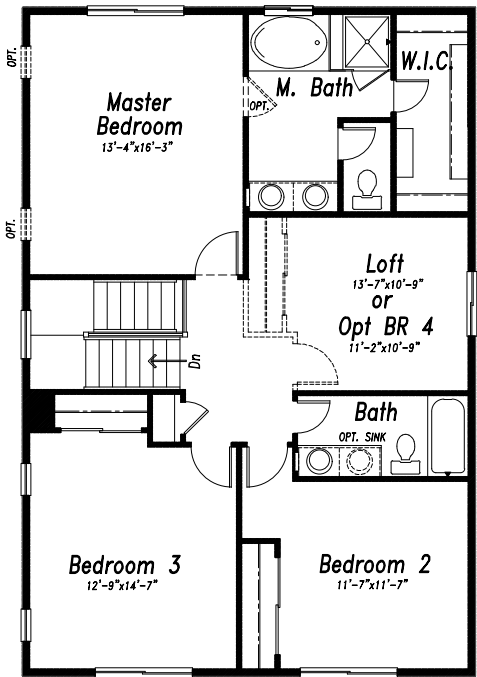

## \$698,930

3,049  
Sq. Ft

5  
Bedrooms

3.5  
Bathrooms

5 Car  
Garage

**Finished Basement and 5-Car Garage! Bring your toys, gear, tools and trucks!** The main level has a great open layout with a well-equipped kitchen. The island/breakfast bar is perfect for entertaining or quick meals, and it opens the kitchen up to both the dining area and the great room with gas fireplace. The dining area provides easy access to the 20x15 concrete patio with pre-installed gas line for your BBQ grill or patio heater. This level also has a beautiful study in close proximity to the home's entrance and has French doors that provide privacy while maintaining natural light. Across the hall, both convenient and private, is the powder room. The upper level is where you will find four bedrooms, including the primary suite with 5-piece bath and walk-in closet. The finished basement has a rec room with wet bar, and a private fifth bedroom and bath. *MLS #6760595 -The Summit Plan*

**Basement Finish**

768 SQ FT FINISHED  
937 SQ FT UNFINISHED

**Main Level**

955 SQ FT

**Upper Floor**

1157 SQ FT

**Opt. Master Bath Layout**

3-car garage plus double tandem!