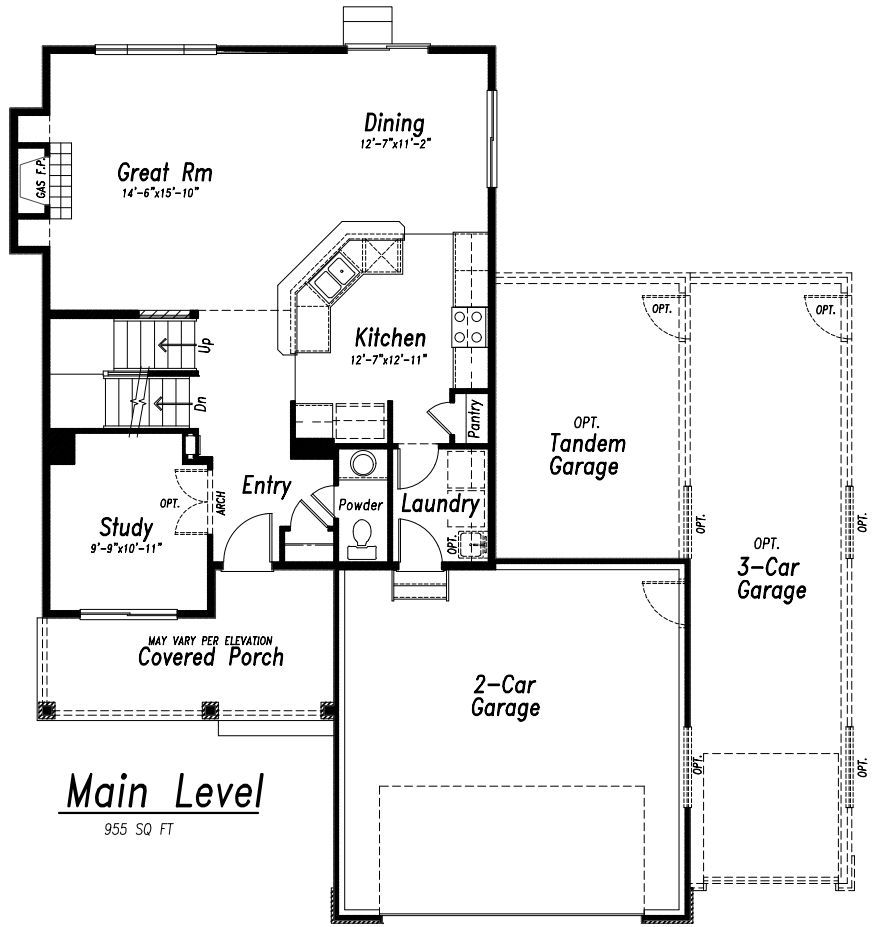

## \$698,930

3,049  
Sq. Ft

5  
Bedrooms

3.5  
Bathrooms

5 Car  
Garage

**Finished Basement and 5-Car Garage! Bring your toys, gear, tools and trucks!** The main level has a great open layout with a well-equipped kitchen. The island/breakfast bar is perfect for entertaining or quick meals, and it opens the kitchen up to both the dining area and the great room with gas fireplace. The dining area provides easy access to the 20x15 concrete patio with pre-installed gas line for your BBQ grill or patio heater. This level also has a beautiful study in close proximity to the home's entrance and has French doors that provide privacy while maintaining natural light. Across the hall, both convenient and private, is the powder room. The upper level is where you will find four bedrooms, including the primary suite with 5-piece bath and walk-in closet. The finished basement has a rec room with wet bar, and a private fifth bedroom and bath. *MLS #6760595 -The Summit Plan*

**Basement Finish**

768 SQ FT FINISHED  
937 SQ FT UNFINISHED

**Main Level**

955 SQ FT

**Upper Floor**

1157 SQ FT

**Opt. Master Bath Layout**

3-car garage plus double tandem!